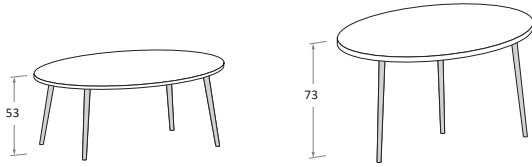

Scrivania WOODY

WOODY desk

nidi

top sp. 3 cm \ 3cm thick top

misure \varnothing cm \ dimensions \varnothing cm

100 - 115 cm

top sp. 5 cm \ 5cm thick top

misure \varnothing cm \ dimensions \varnothing cm

100 - 115 cm
