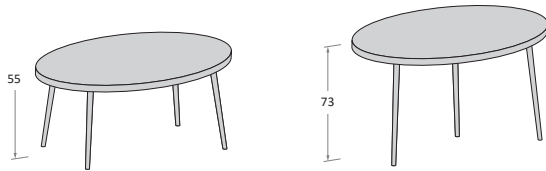

Scrivania WOODY

WOODY desk

nidi

top sp. 3 cm \ 3cm thick top

misure \varnothing cm \ dimensions \varnothing cm

100 - 115 cm

top sp. 5 cm \ 5cm thick top

misure \varnothing cm \ dimensions \varnothing cm

100 - 115 cm
