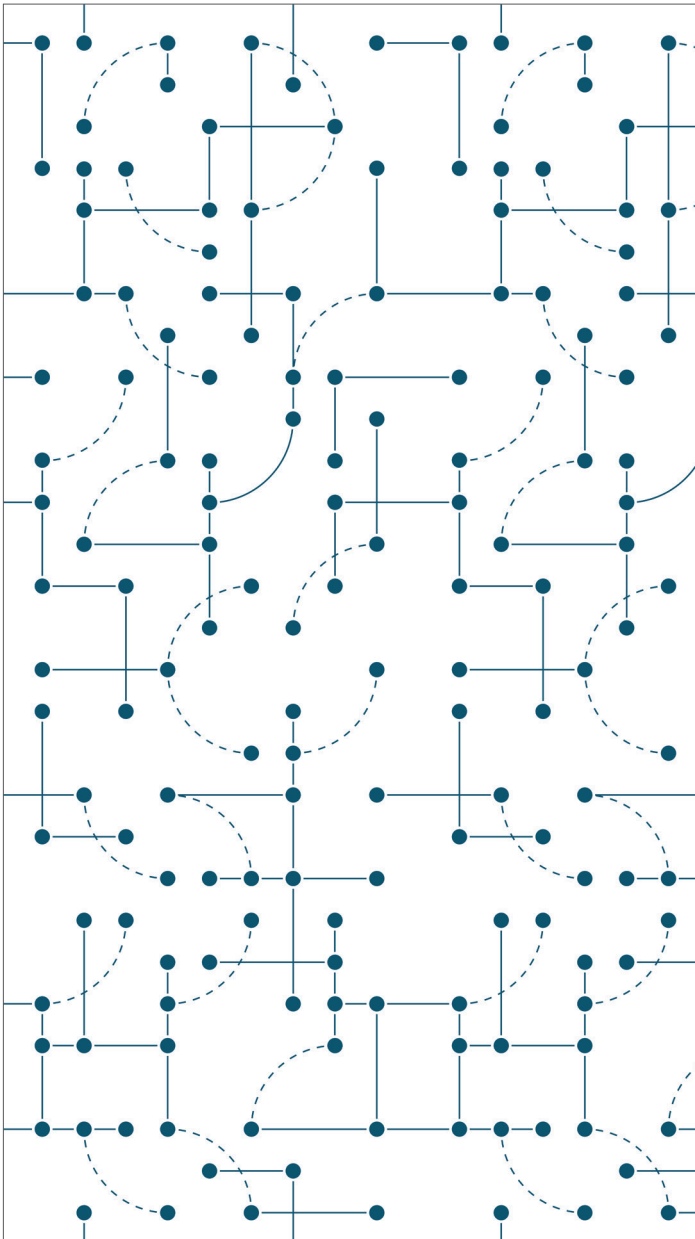

Carta da parati CONNECTIONS

CONNECTIONS wallpaper

nidi

Connections White

Connections Blue

DIMENSIONI \ DIMENSIONS

Rotolo larghezza 60 cm \ 60 cm wide rolls