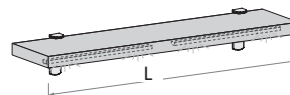

Senza LED \ With no LED

Largh. min. 45 cm - max 300 cm \
width min 45 cm - mx 300 cm

Mensole sp. 5 cm - P 25 cm

5cm thick shelves - D 25 cm

nidi

Portata massima mensole 5 kg. al mtl \ Shelf load capacity 5 kg per linear metre

Mensole con supporti FRECCIA \ Shelves with FRECCIA supports

Senza LED \ With no LED

Largh. min. 45 cm - max 300 cm \
width min 45 cm - mx 300 cm

Con lampada LED incasso (senza trasformatore) \
With recessed LED light (without transformer)

Largh. min. 60 cm - max 300 cm \
width min 60 cm - max 300 cm

Mensole con supporti ARCO \ Shelves with ARCO supports

Senza LED \ With no LED

Largh. min. 45 cm - max 300 cm \
width min 45 cm - mx 300 cm

Con lampada LED incasso (senza trasformatore) \
With recessed LED light (without transformer)

Largh. min. 60 cm - max 300 cm \
width min 60 cm - max 300 cm

Mensole con supporti MORSETTO \ Shelves with MORSETTO supports

Senza LED \ With no LED

Largh. min. 45 cm - max 300 cm \
width min 45 cm - mx 300 cm