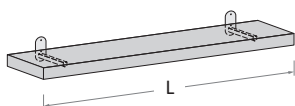

Senza LED \ With no LED

Largh. min. 45 cm - max 300 cm \
width min 45 cm - mx 300 cm

Mensole sp. 5 cm - P 25 cm

5cm thick shelves - D 25 cm

nidi

Portata massima mensole 5 kg. al mtl \ Shelf load capacity 5 kg per linear metre

Mensole con supporti FRECCIA \ Shelves with FRECCIA supports

Senza LED \ With no LED

Largh. min. 45 cm - max 300 cm \
width min 45 cm - mx 300 cm

Con lampada LED incasso (senza trasformatore) \
With recessed LED light (without transformer)

Largh. min. 60 cm - max 300 cm \
width min 60 cm - max 300 cm

Mensole con supporti ARCO \ Shelves with ARCO supports

Senza LED \ With no LED

Largh. min. 45 cm - max 300 cm \
width min 45 cm - mx 300 cm

Con lampada LED incasso (senza trasformatore) \
With recessed LED light (without transformer)

Largh. min. 60 cm - max 300 cm \
width min 60 cm - max 300 cm

Mensole con supporti MORSETTO \ Shelves with MORSETTO supports

Senza LED \ With no LED

Largh. min. 45 cm - max 300 cm \
width min 45 cm - mx 300 cm