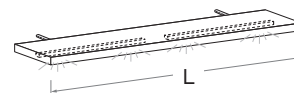

Mensole sp. 3 cm - P 25 cm

3cm thick shelves - D 25 cm

nidi

Portata massima mensole 7 kg. al mtl \ Shelf load capacity 7 kg per linear metre

Mensole con supporti FRECCIA \ Shelves with FRECCIA supports

Senza LED \ With no LED

Largh. min. 45 cm - max 300 cm \
width min 45 cm - mx 300 cm

Con lampada LED incasso (senza trasformatore) \
With recessed LED light (without transformer)

Largh. min. 60 cm - max 300 cm \
width min 60 cm - max 300 cm

Mensole con supporti ARCO \ Shelves with ARCO supports

Senza LED \ With no LED

Largh. min. 45 cm - max 300 cm \
width min 45 cm - mx 300 cm

Con lampada LED incasso (senza trasformatore) \
With recessed LED light (without transformer)

Largh. min. 60 cm - max 300 cm \
width min 60 cm - max 300 cm

Mensole con supporti MORSETTO \ Shelves with MORSETTO supports

Senza LED \ With no LED

Largh. min. 45 cm - max 300 cm \
width min 45 cm - mx 300 cm