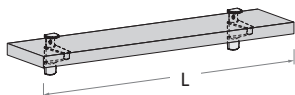

Senza LED \ With no LED

Largh. min. 45 cm - max 300 cm \
width min 45 cm - mx 300 cm

Mensole sp. 5 cm - P 25 cm

5cm thick shelves - D 25 cm

nidi

Portata massima mensole 5 kg. al mtl \ Shelf load capacity 5 kg per linear metre

Mensole con supporti FRECCIA \ Shelves with FRECCIA supports

Senza LED \ With no LED

Largh. min. 45 cm - max 300 cm \
width min 45 cm - mx 300 cm

Con lampada LED incasso (senza trasformatore) \
With recessed LED light (without transformer)

Largh. min. 60 cm - max 300 cm \
width min 60 cm - max 300 cm

Mensole con supporti ARCO \ Shelves with ARCO supports

Senza LED \ With no LED

Largh. min. 45 cm - max 300 cm \
width min 45 cm - mx 300 cm

Con lampada LED incasso (senza trasformatore) \
With recessed LED light (without transformer)

Largh. min. 60 cm - max 300 cm \
width min 60 cm - max 300 cm

Mensole con supporti MORSETTO \ Shelves with MORSETTO supports

Senza LED \ With no LED

Largh. min. 45 cm - max 300 cm \
width min 45 cm - mx 300 cm