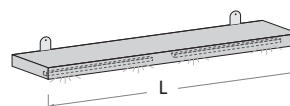

Senza LED \ With no LED

Largh. min. 45 cm - max 300 cm \
width min 45 cm - mx 300 cm

Mensole sp. 5 cm - P 25 cm

5cm thick shelves - D 25 cm

nidi

Portata massima mensole 5 kg. al mtl \ Shelf load capacity 5 kg per linear metre

Mensole con supporti FRECCIA \ Shelves with FRECCIA supports

Senza LED \ With no LED

Largh. min. 45 cm - max 300 cm \
width min 45 cm - mx 300 cm

Con lampada LED incasso (senza trasformatore) \
With recessed LED light (without transformer)

Largh. min. 60 cm - max 300 cm \
width min 60 cm - max 300 cm

Mensole con supporti ARCO \ Shelves with ARCO supports

Senza LED \ With no LED

Largh. min. 45 cm - max 300 cm \
width min 45 cm - mx 300 cm

Con lampada LED incasso (senza trasformatore) \
With recessed LED light (without transformer)

Largh. min. 60 cm - max 300 cm \
width min 60 cm - max 300 cm

Mensole con supporti MORSETTO \ Shelves with MORSETTO supports

Senza LED \ With no LED

Largh. min. 45 cm - max 300 cm \
width min 45 cm - mx 300 cm