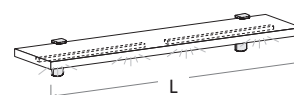

Largh. min. 45 cm - max 300 cm \
width min 45 cm - mx 300 cm

Con lampada LED incasso (senza trasformatore) \
With recessed LED light (without transformer)

Largh. min. 60 cm - max 300 cm \
width min 60 cm - max 300 cm

Mensole con supporti ARCO \ Shelves with ARCO supports

Senza LED \ With no LED

Largh. min. 45 cm - max 300 cm \
width min 45 cm - mx 300 cm

Con lampada LED incasso (senza trasformatore) \
With recessed LED light (without transformer)

Largh. min. 60 cm - max 300 cm \
width min 60 cm - max 300 cm

Mensole con supporti MORSETTO \ Shelves with MORSETTO supports

Senza LED \ With no LED

Largh. min. 45 cm - max 300 cm \
width min 45 cm - mx 300 cm

Con lampada LED incasso (senza trasformatore) \
With recessed LED light (without transformer)

Largh. min. 60 cm - max 300 cm \
width min 60 cm - max 300 cm

Mensole senza supporti \ Shelves with no supports