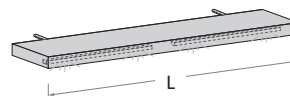

Senza LED \ With no LED

Largh. min. 45 cm - max 300 cm \
width min 45 cm - mx 300 cm

Mensole sp. 5 cm - P 25 cm

5cm thick shelves - D 25 cm

nidi

Portata massima mensole 5 kg. al mtl \ Shelf load capacity 5 kg per linear metre

Mensole con supporti FRECCIA \ Shelves with FRECCIA supports

Senza LED \ With no LED

Largh. min. 45 cm - max 300 cm \
width min 45 cm - mx 300 cm

Con lampada LED incasso (senza trasformatore) \
With recessed LED light (without transformer)