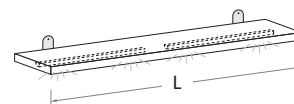

Mensole sp. 3 cm - P 25 cm

3cm thick shelves - D 25 cm

nidi

Portata massima mensole 7 kg. al mtl \ Shelf load capacity 7 kg per linear metre

Mensole con supporti FRECCIA \ Shelves with FRECCIA supports

Senza LED \ With no LED

Largh. min. 45 cm - max 300 cm \
width min 45 cm - mx 300 cm

Con lampada LED incasso (senza trasformatore) \
With recessed LED light (without transformer)

Largh. min. 60 cm - max 300 cm \
width min 60 cm - max 300 cm

Mensole con supporti ARCO \ Shelves with ARCO supports

Senza LED \ With no LED

Largh. min. 45 cm - max 300 cm \
width min 45 cm - mx 300 cm

Con lampada LED incasso (senza trasformatore) \
With recessed LED light (without transformer)

Largh. min. 60 cm - max 300 cm \
width min 60 cm - max 300 cm

Mensole con supporti MORSETTO \ Shelves with MORSETTO supports

Senza LED \ With no LED

Largh. min. 45 cm - max 300 cm \
width min 45 cm - mx 300 cm