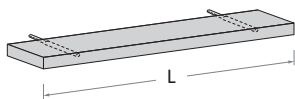

Con lampada LED incasso (senza trasformatore) \
With recessed LED light (without transformer)

Largh. min. 60 cm - max 300 cm \
width min 60 cm - max 300 cm

Mensole senza supporti \ Shelves with no supports

Senza LED \ With no LED

Largh. min. 45 cm - max 300 cm \
width min 45 cm - mx 300 cm

Mensole sp. 5 cm - P 25 cm

5cm thick shelves - D 25 cm

nidi

Portata massima mensole 5 kg. al mtl \ Shelf load capacity 5 kg per linear metre

Mensole con supporti FRECCIA \ Shelves with FRECCIA supports

Senza LED \ With no LED

Largh. min. 45 cm - max 300 cm \
width min 45 cm - mx 300 cm

Con lampada LED incasso (senza trasformatore) \
With recessed LED light (without transformer)