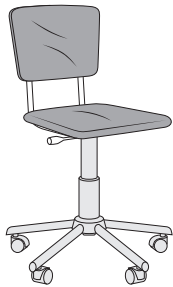

Sedia PILL imbottita

PILL padded chair

nidi

con basamento con ruote bianche \ with base with white wheels

misure L x H x P cm \ dimensions W x H x D cm

55 x 87 x 53 cm

con basamento con ruote grigie \ with base with grey wheels

misure L x H x P cm \ dimensions W x H x D cm

61 x 87 x 58 cm