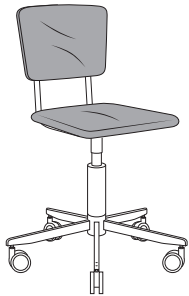

Sedia PILL imbottita

PILL padded chair

nidi

con basamento con ruote bianche \ with base with white wheels

misure L x H x P cm \ dimensions W x H x D cm

55 x 87 x 53 cm

con basamento con ruote grigie \ with base with grey wheels

misure L x H x P cm \ dimensions W x H x D cm

61 x 87 x 58 cm