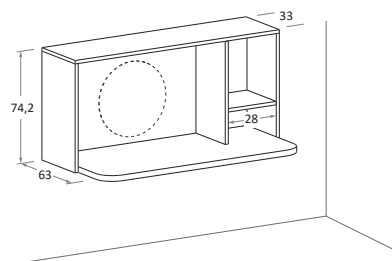

## YUCCA desk

---

nidi

sospeso \ wall-mounted

disegno in versione dx \ drawn in RH version

misure L x P cm \ dimensions W x D cm

100 - 120 x 63 cm

---