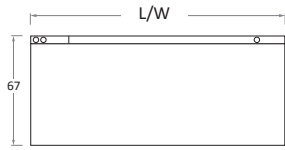

Scrittoio con FOLDER

Desk with FOLDER

top sp. 3 cm \ 3cm thick top

con gambe CLESSIDRA \
with CLESSIDRA legs

misure L x P cm \ dimensions W x D cm

150 x 67 cm

con gambe WOODY \
with WOODY legs

misure L x P cm \ dimensions W x D cm

150 x 67 cm

con gambe LOOM \
with LOOM legs

misure L x P cm \ dimensions W x D cm

150 x 67 cm

con gambe ASK \
with ASK legs

misure L x P cm \ dimensions W x D cm

150 x 67 cm

elemento FOLDER in metallo \
metal FOLDER element

LW
cm

90

120

Disegno in versione SX \ pictured in LH version.

Lavagna GRAPHIC riscrivibili \ Rewritable GRAPHIC whiteboards

Spessore 2,2 cm \ 2,2 cm thick.
Comprensiva di maniglia DUO \ Including DUO handle.

LW
cm

90

120

Disegno in versione SX \ pictured in LH version.

Pannello a muro - al mq. \ Wall panel - per sq m

Spessore 1,8 cm \ 1,8 cm thick

Misure \ Dimensions
max 270 x 120 cm.

Pannello con sistema SPIDER \ Panel with SPIDER system