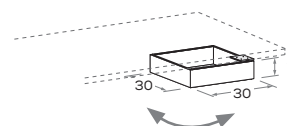

Scrittoio con FOLDER

Desk with FOLDER

top sp. 3 cm \ 3cm thick top

con gambe CLESSIDRA \
with CLESSIDRA legs

misure L x P cm \ dimensions W x D cm

150 x 67 cm

con gambe WOODY \
with WOODY legs

misure L x P cm \ dimensions W x D cm

150 x 67 cm

con gambe LOOM \
with LOOM legs

misure L x P cm \ dimensions W x D cm

150 x 67 cm

con gambe ASK \
with ASK legs

misure L x P cm \ dimensions W x D cm

150 x 67 cm

elemento FOLDER in metallo \
metal FOLDER element

Cassetto pensile sottoscrittoio Under-desk suspended drawer

L\W cm	P\D cm
30	45
	60
45	45
	60

Vassoio pensile girevole sottoscrittoio Under-desk swing-out tray

In folding \ mitre folded.

Accessori per scrittoi

Desks accessories

nidi

Portatastiera estraibile \ Pull-out keyboard shelf

Porta tower \ PC tower stand

Lavagna GRAPHIC riscrivibili \ Rewritable GRAPHIC whiteboards

Spessore 2,2 cm \ 2,2 cm thick.
Comprensiva di maniglia DUO \ Including DUO handle.