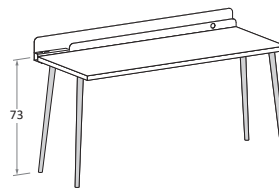

Scrittoio con FOLDER

Desk with FOLDER

top sp. 3 cm \ 3cm thick top

con gambe CLESSIDRA \
with CLESSIDRA legs

misure L x P cm \ dimensions W x D cm

150 x 67 cm

con gambe WOODY \
with WOODY legs

misure L x P cm \ dimensions W x D cm

150 x 67 cm

con gambe LOOM \
with LOOM legs

misure L x P cm \ dimensions W x D cm

150 x 67 cm

con gambe ASK \
with ASK legs

misure L x P cm \ dimensions W x D cm

150 x 67 cm

elemento FOLDER in metallo \
metal FOLDER element

Desks accessories

nidi

Portatastiera estraibile \ Pull-out keyboard shelf

Porta tower \ PC tower stand

Lavagna GRAPHIC riscrivibili \ Rewritable GRAPHIC whiteboards

Spessore 2,2 cm \ 2,2 cm thick.
Comprensiva di maniglia DUO \ Including DUO handle.

LW
cm

90

120

Disegno in versione SX \ pictured in LH version.

Lavagna GRAPHIC riscrivibili \ Rewritable GRAPHIC whiteboards

Spessore 2,2 cm \ 2,2 cm thick.
Comprensiva di maniglia DUO \ Including DUO handle.