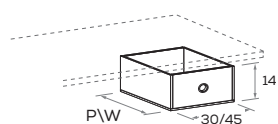

Scrittoio con FOLDER

Desk with FOLDER

top sp. 3 cm \ 3cm thick top

con gambe CLESSIDRA \
with CLESSIDRA legs

misure L x P cm \ dimensions W x D cm

150 x 67 cm

con gambe WOODY \
with WOODY legs

misure L x P cm \ dimensions W x D cm

150 x 67 cm

con gambe LOOM \
with LOOM legs

misure L x P cm \ dimensions W x D cm

150 x 67 cm

con gambe ASK \
with ASK legs

misure L x P cm \ dimensions W x D cm

150 x 67 cm

elemento FOLDER in metallo \
metal FOLDER element

Cassetto pensile sottoscrittoio Under-desk suspended drawer

L\W cm	P\D cm
30	45
	60
45	45
	60

Vassoio pensile girevole sottoscrittoio Under-desk swing-out tray

In folding \ mitre folded.

Accessori per scrittoi

Desks accessories

nidi

Portatastiera estraibile \ Pull-out keyboard shelf

Porta tower \ PC tower stand

Lavagna GRAPHIC riscrivibili \ Rewritable GRAPHIC whiteboards

Spessore 2,2 cm \ 2,2 cm thick.
Comprensiva di maniglia DUO \ Including DUO handle.