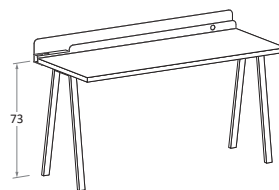

Scrittoio con FOLDER

Desk with FOLDER

top sp. 3 cm \ 3cm thick top

con gambe CLESSIDRA \
with CLESSIDRA legs

misure L x P cm \ dimensions W x D cm

150 x 67 cm

con gambe WOODY \
with WOODY legs

misure L x P cm \ dimensions W x D cm

150 x 67 cm

con gambe LOOM \
with LOOM legs

misure L x P cm \ dimensions W x D cm

150 x 67 cm

con gambe ASK \
with ASK legs

misure L x P cm \ dimensions W x D cm

150 x 67 cm

elemento FOLDER in metallo \
metal FOLDER element

Cassetto pensile sottoscrittoio Under-desk suspended drawer

L\W cm	P\D cm
30	45
	60
45	45
	60

Vassoio pensile girevole sottoscrittoio Under-desk swing-out tray

In folding \ mitre folded.

Accessori per scrittoi

Desks accessories

nidi

Portatastiera estraibile \ Pull-out keyboard shelf

Porta tower \ PC tower stand

Lavagna GRAPHIC riscrivibili \ Rewritable GRAPHIC whiteboards

Spessore 2,2 cm \ 2,2 cm thick.
Comprensiva di maniglia DUO \ Including DUO handle.