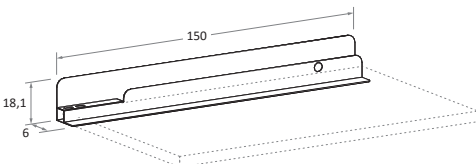

Scrittoio con FOLDER

Desk with FOLDER

top sp. 3 cm \ 3cm thick top

con gambe CLESSIDRA \
with CLESSIDRA legs

misure L x P cm \ dimensions W x D cm

150 x 67 cm

con gambe WOODY \
with WOODY legs

misure L x P cm \ dimensions W x D cm

150 x 67 cm

con gambe LOOM \
with LOOM legs

misure L x P cm \ dimensions W x D cm

150 x 67 cm

con gambe ASK \
with ASK legs

misure L x P cm \ dimensions W x D cm

150 x 67 cm

elemento FOLDER in metallo \
metal FOLDER element

Desks accessories

nidi

Portatastiera estraibile \ Pull-out keyboard shelf

Porta tower \ PC tower stand

Lavagna GRAPHIC riscrivibili \ Rewritable GRAPHIC whiteboards

Spessore 2,2 cm \ 2,2 cm thick.
Comprensiva di maniglia DUO \ Including DUO handle.

LW
cm

90

120

Disegno in versione SX \ pictured in LH version.

Lavagna GRAPHIC riscrivibili \ Rewritable GRAPHIC whiteboards

Spessore 2,2 cm \ 2,2 cm thick.
Comprensiva di maniglia DUO \ Including DUO handle.