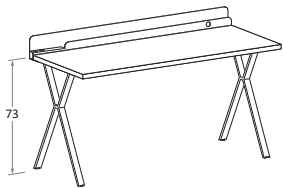

Scrittoio con FOLDER

Desk with FOLDER

top sp. 3 cm \ 3cm thick top

con gambe CLESSIDRA \
with CLESSIDRA legs

misure L x P cm \ dimensions W x D cm

150 x 67 cm

con gambe WOODY \
with WOODY legs

misure L x P cm \ dimensions W x D cm

150 x 67 cm

con gambe LOOM \
with LOOM legs

misure L x P cm \ dimensions W x D cm

150 x 67 cm

con gambe ASK \
with ASK legs

misure L x P cm \ dimensions W x D cm

150 x 67 cm

elemento FOLDER in metallo \
metal FOLDER element

Desks accessories

nidi

Portatastiera estraibile \ Pull-out keyboard shelf

Porta tower \ PC tower stand

Lavagna GRAPHIC riscrivibili \ Rewritable GRAPHIC whiteboards

Spessore 2,2 cm \ 2,2 cm thick.
Comprensiva di maniglia DUO \ Including DUO handle.

LW
cm

90

120

Disegno in versione SX \ pictured in LH version.

Lavagna GRAPHIC riscrivibili \ Rewritable GRAPHIC whiteboards

Spessore 2,2 cm \ 2,2 cm thick.
Comprensiva di maniglia DUO \ Including DUO handle.