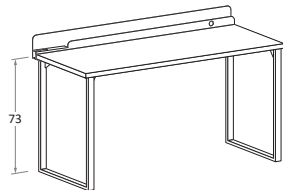

Scrittoio con FOLDER

Desk with FOLDER

top sp. 3 cm \ 3cm thick top

con gambe CLESSIDRA \
with CLESSIDRA legs

misure L x P cm \ dimensions W x D cm

150 x 67 cm

con gambe WOODY \
with WOODY legs

misure L x P cm \ dimensions W x D cm

150 x 67 cm

con gambe LOOM \
with LOOM legs

misure L x P cm \ dimensions W x D cm

150 x 67 cm

con gambe ASK \
with ASK legs

misure L x P cm \ dimensions W x D cm

150 x 67 cm

elemento FOLDER in metallo \
metal FOLDER element

Cassetto pensile sottoscrittoio Under-desk suspended drawer

L\W cm	P\D cm
30	45
	60
45	45
	60

Vassoio pensile girevole sottoscrittoio Under-desk swing-out tray

In folding \ mitre folded.

Accessori per scrittoi

Desks accessories

nidi

Portatastiera estraibile \ Pull-out keyboard shelf

Porta tower \ PC tower stand

Lavagna GRAPHIC riscrivibili \ Rewritable GRAPHIC whiteboards

Spessore 2,2 cm \ 2,2 cm thick.
Comprensiva di maniglia DUO \ Including DUO handle.