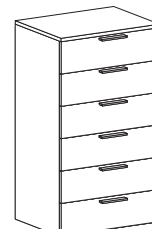

Comodini BASE

BASE bedside table

nidi

a terra, in appoggio o sospesi \ floorstanding, sit-on-top or wall-mounted

H
cm **21,4**

1 cassetto \
1 drawer

H
cm **39,7**

2 cassetti \
2 drawers

H
cm **39,7**

1 cassettone \
1 oversized drawer

H
cm **58**

3 cassetti \
3 drawers

H
cm **112,9**

6 cassetti \
6 drawers
non disponibile sospeso/
wall-mounted no available

DIMENSIONI DISPONIBILI \ AVAILABLE DIMENSIONS
misure L x P cm \ dimensions W x D cm

45 - 60 - 90 x 48,2 cm

con ruote \ with castors

H
cm **49**

2 cassetti \
2 drawers

H
cm **67,3**

2 cassetti \
2 drawers

H
cm **67,3**

3 cassetti \
3 drawers

H
cm **67,3**

1 cassetto
1 cassettone \
1 drawer
1 oversized drawer

non disponibile L. 90 cm /
W. 90 cm no available

H
cm **85,6**

4 cassetti \
4 drawers

DIMENSIONI DISPONIBILI \ AVAILABLE DIMENSIONS
misure L x P cm \ dimensions W x D cm