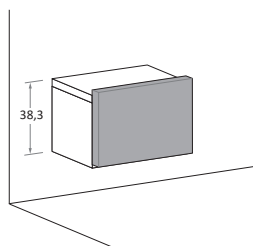

H
cm **67,3**

1 cassetto
1 cassettone \
1 drawer
1 oversized drawer

non disponibile L. 90 cm /
W. 90 cm no available

H
cm **85,6**

4 cassetti \
4 drawers

DIMENSIONI DISPONIBILI \ AVAILABLE DIMENSIONS
misure L x P cm \ dimensions W x D cm

45 - 60 - 90 x 48,2 cm

Comodini SOFT

SOFT bed side tables

nidi

a terra 1 anta battente \ 1-hinged door floorstanding

H
cm **40,2**

misure L x P cm \ dimensions W x D cm

48-63 x 38 cm

Frontale imbottito sfoderabile sp. 5 cm \ Padded front covered with removable upholstery 5cm thick.

sospeso 1 anta battente \ 1-hinged door wall-mounted

H
cm **40,8**

misure L x P cm \ dimensions W x D cm

48-63 x 38 cm

Frontale imbottito sfoderabile sp. 5 cm \ Padded front covered with removable upholstery 5cm thick.