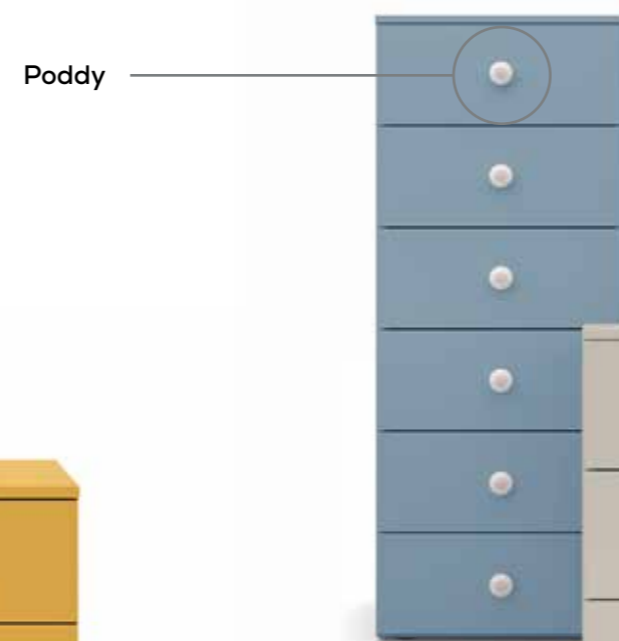

**Push-pull**

**Poddy Ø 7**  
6 colori decorazione / decoration finishes

**Shell**  
19 colori / colours

**Dot**  
6 colori / colours

**Duo**  
1 colore / colour

**Brick**  
6 colori / colours

**Poddy**

**Shell**