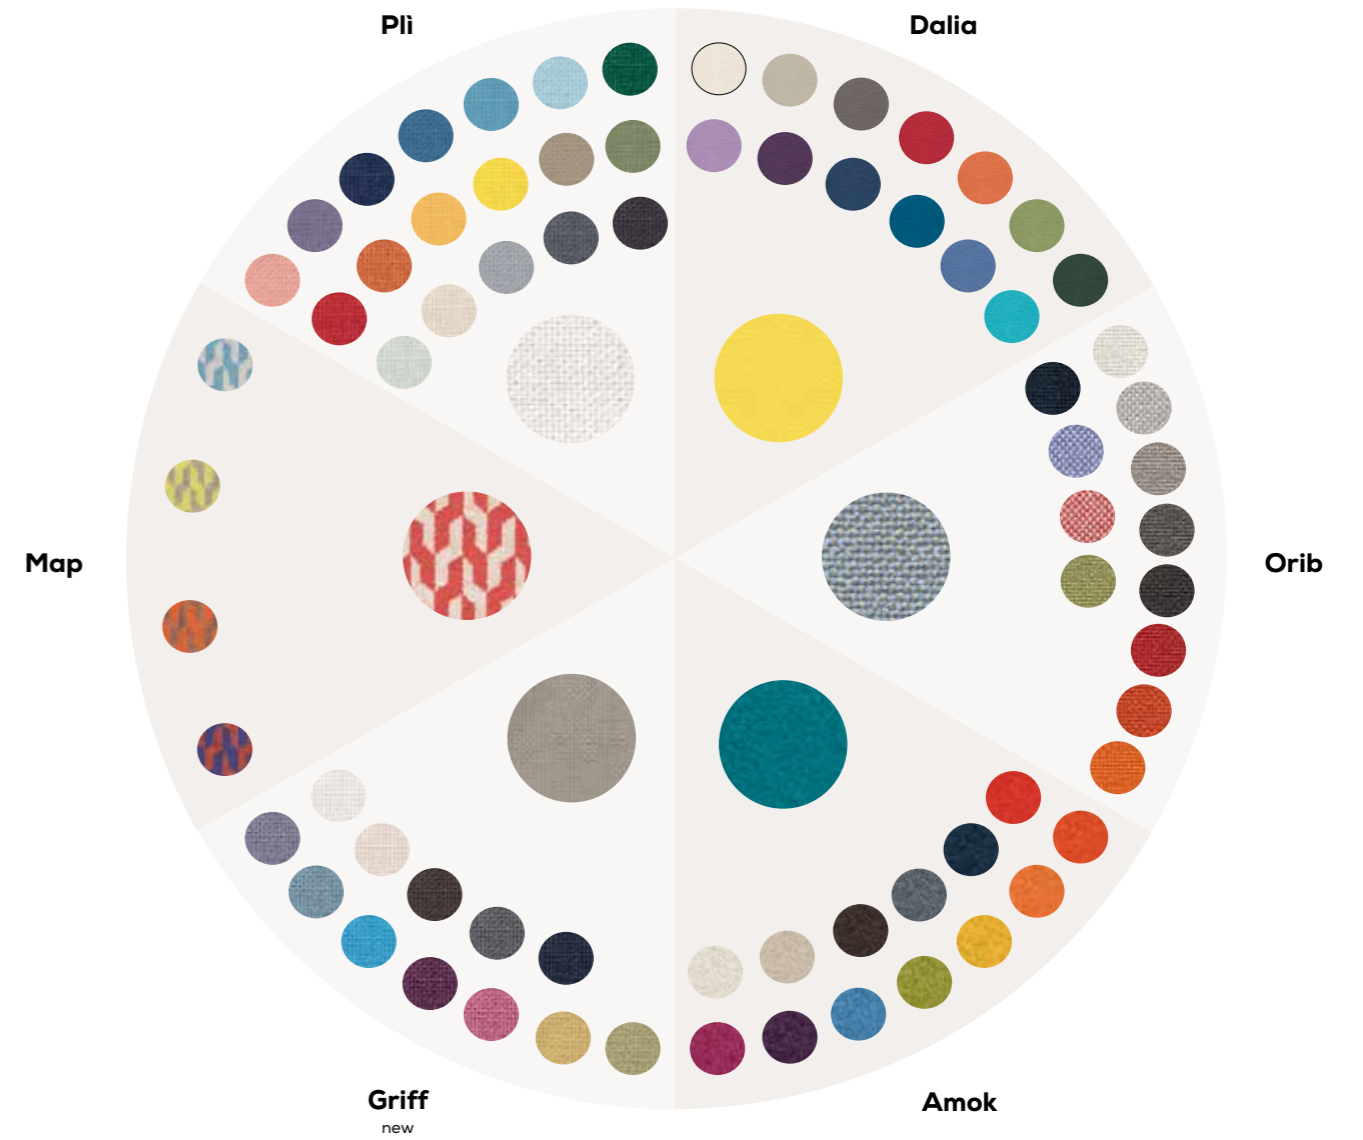

TESSUTI

– FABRICS

I tessuti rendono più morbida e calda qualsiasi camera. I colori dei tessuti sono pensati per abbinarsi alle finiture degli arredi, le consistenze per renderne piacevole il contatto.

Fabrics make any bedroom softer and warmer. The colours of the fabrics have been chosen to go with the furniture finishes, while textures have been designed to make them beautiful to touch.