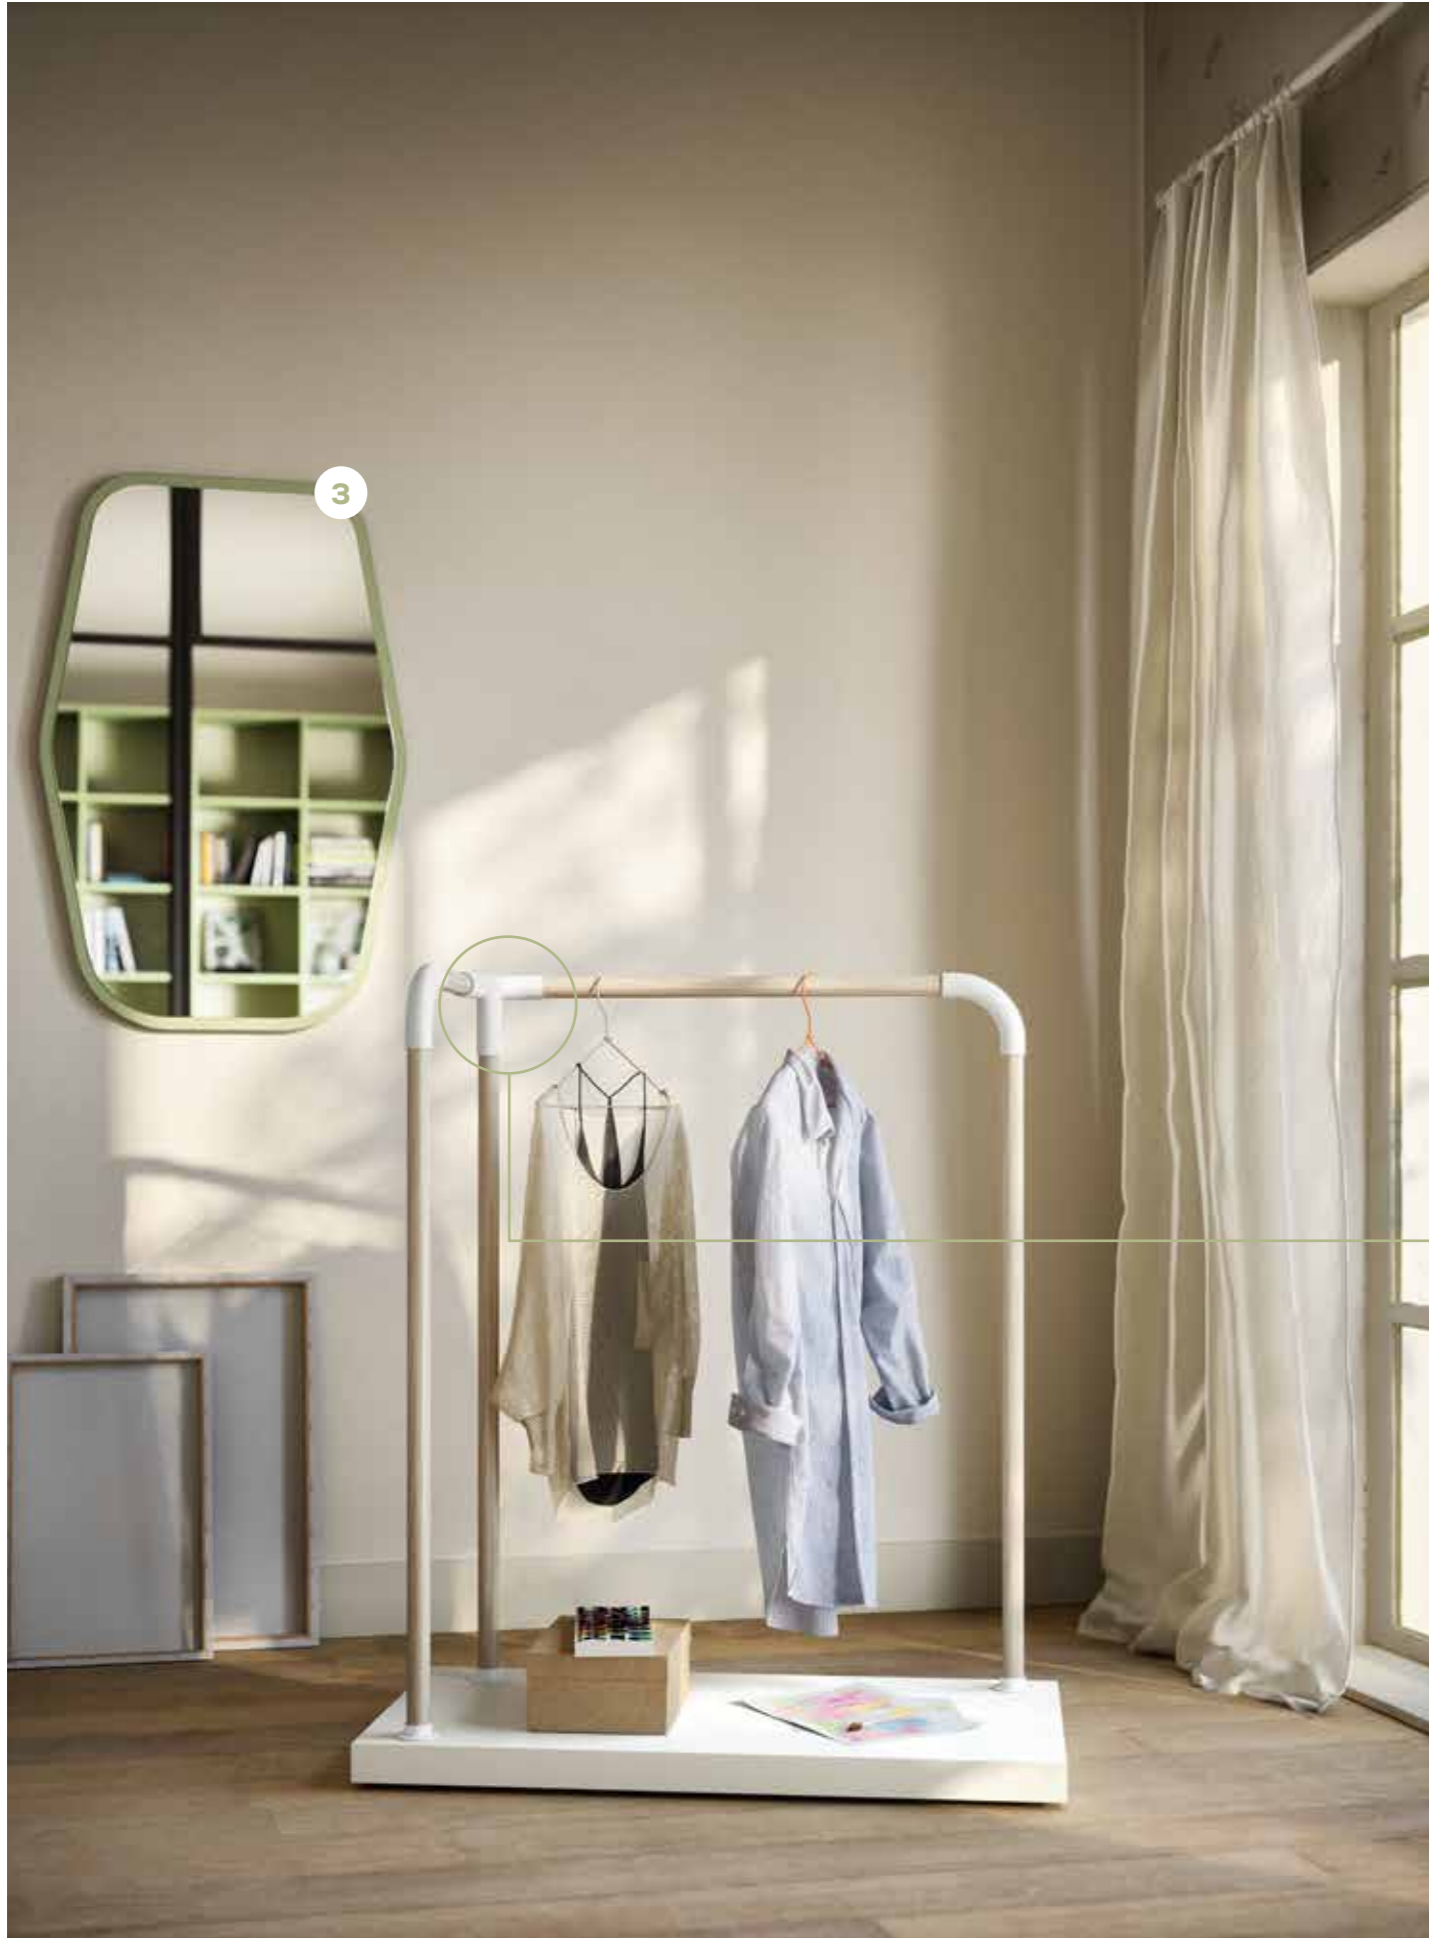

NIDI

options  
2

Luce + In handle  
pistacchio

FREE-SYSTEM  
 letto a baldacchino con testiera  
 imbottita / four-poster bed  
 with padded headboard **Kap**  
 comodino / bedside table **Luce**

SYSTEM  
panca / bench Loop