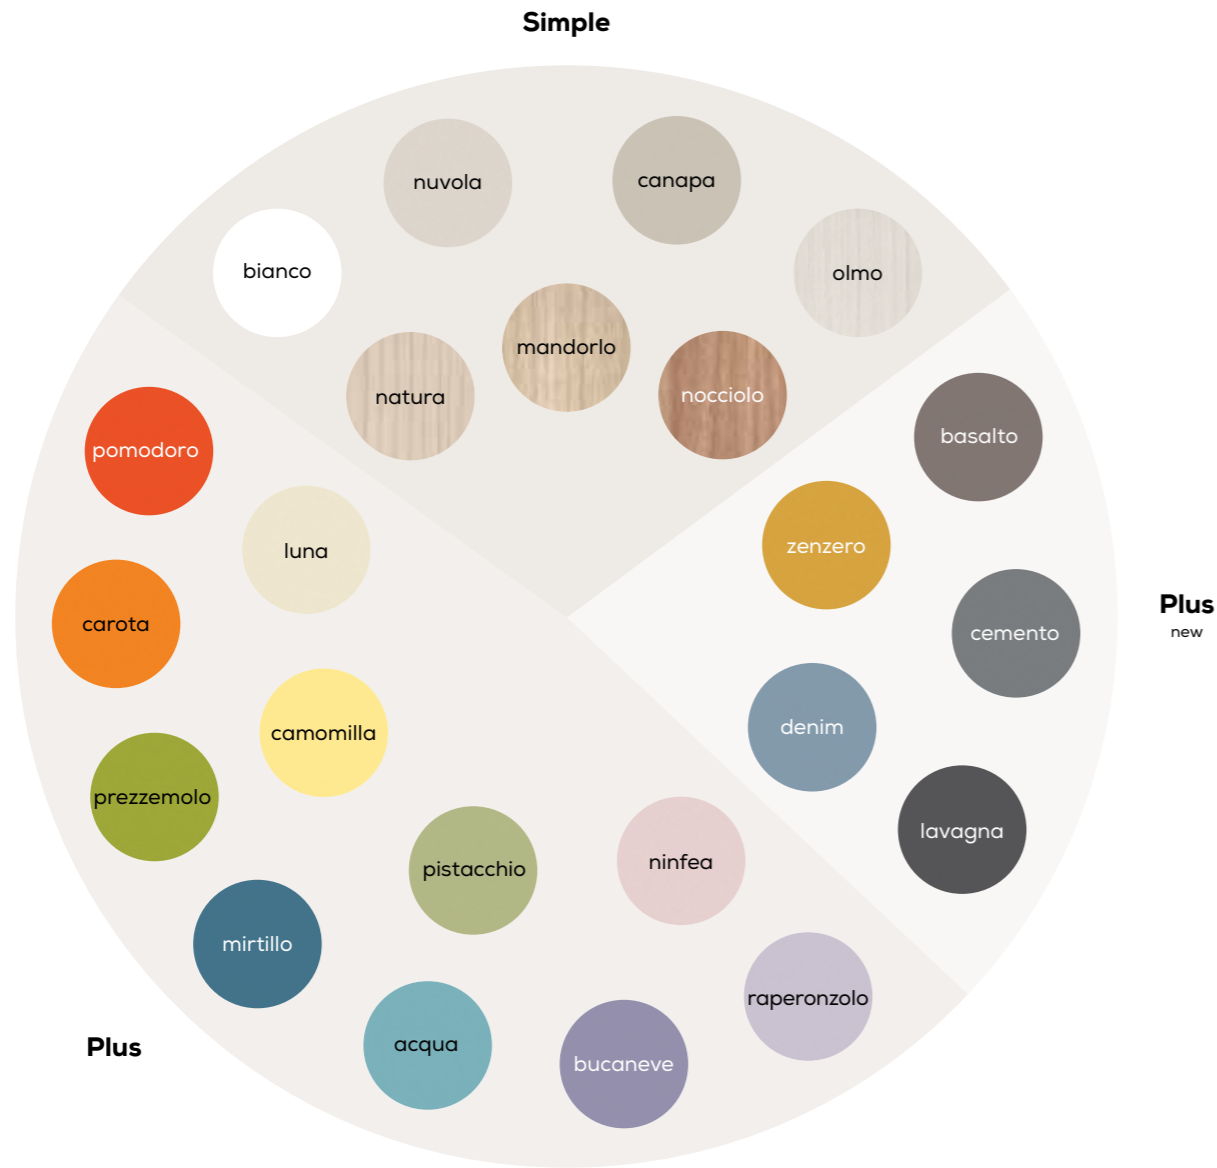

FINITURE

– FINISHES

Scegliamo colori ispirati alla natura e alle sue sfumature e li portiamo dappertutto, anche dentro gli armadi, per personalizzare gli arredi fino alle singole componenti.

We choose colours inspired by nature and its nuances and we introduce them everywhere, even inside wardrobes, to give our furniture a custom look, right down to its individual parts.