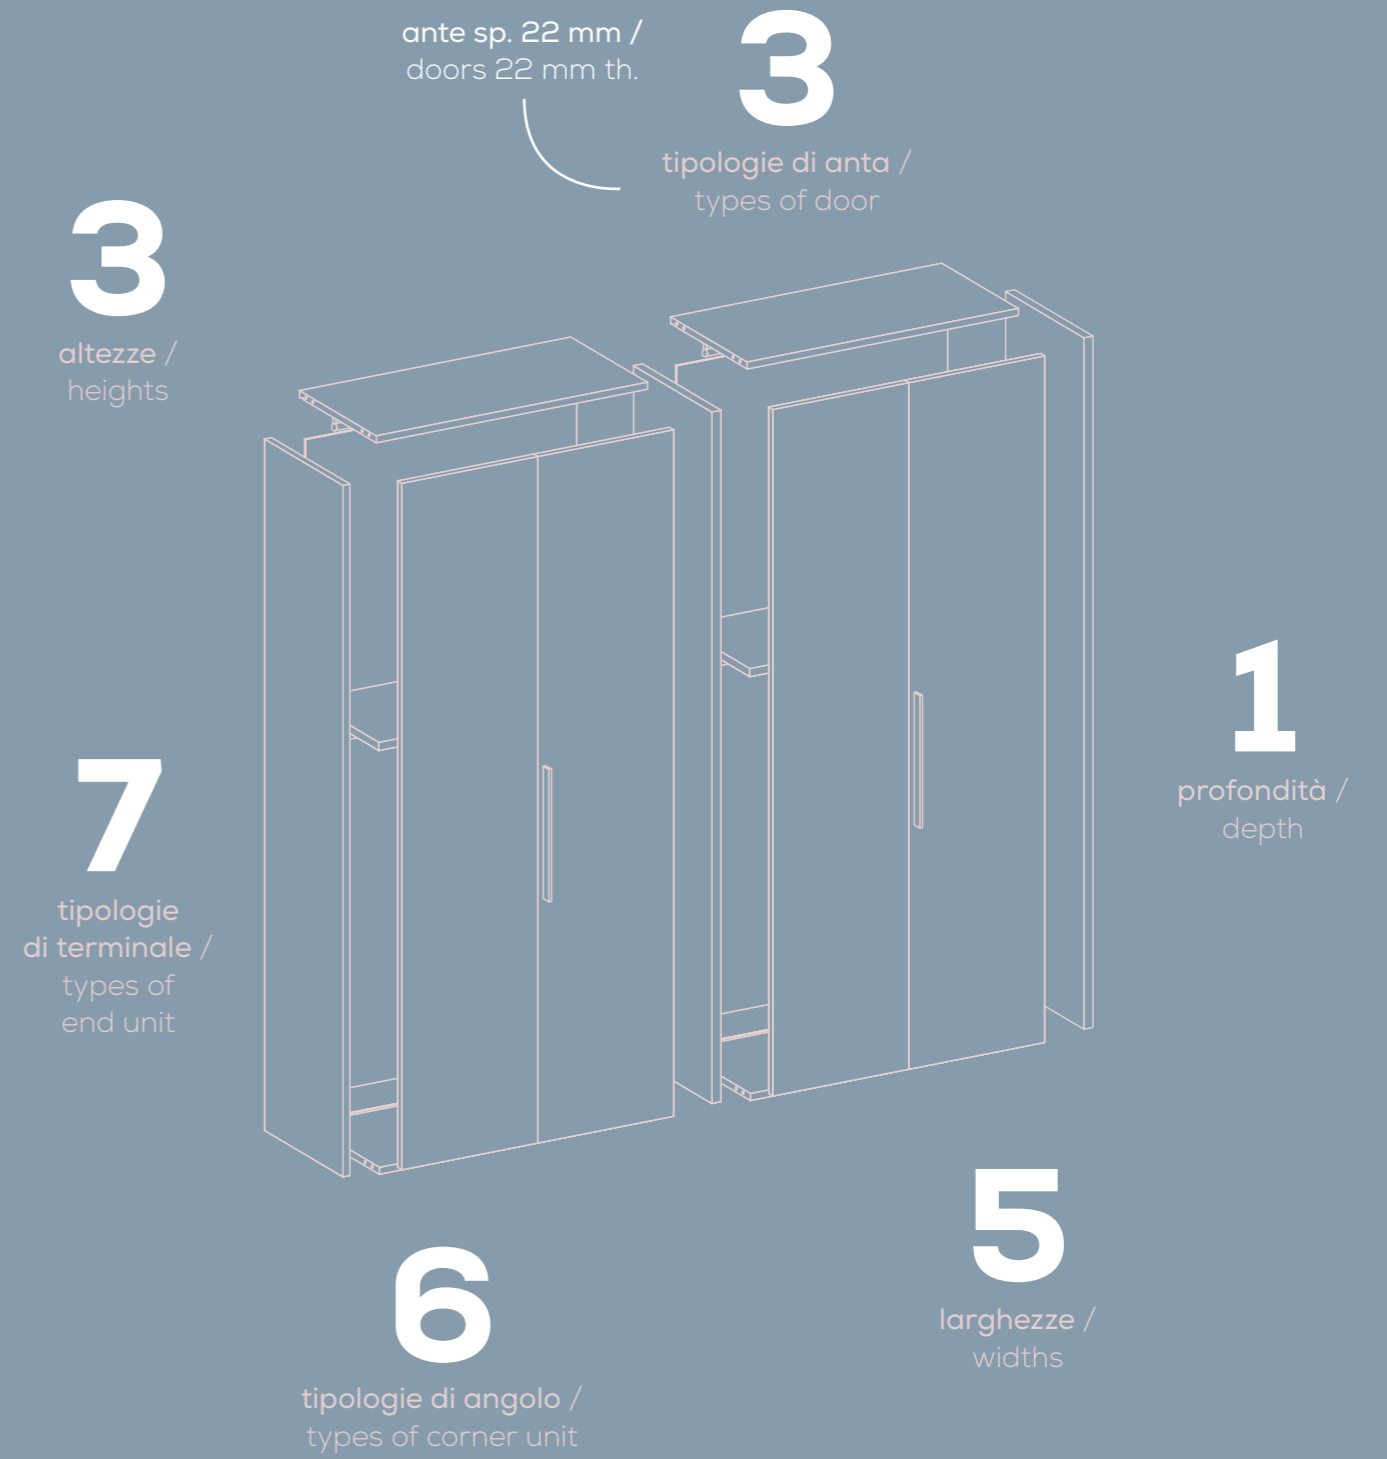

ARMADI BATTENTI

– HINGED DOOR WARDROBES