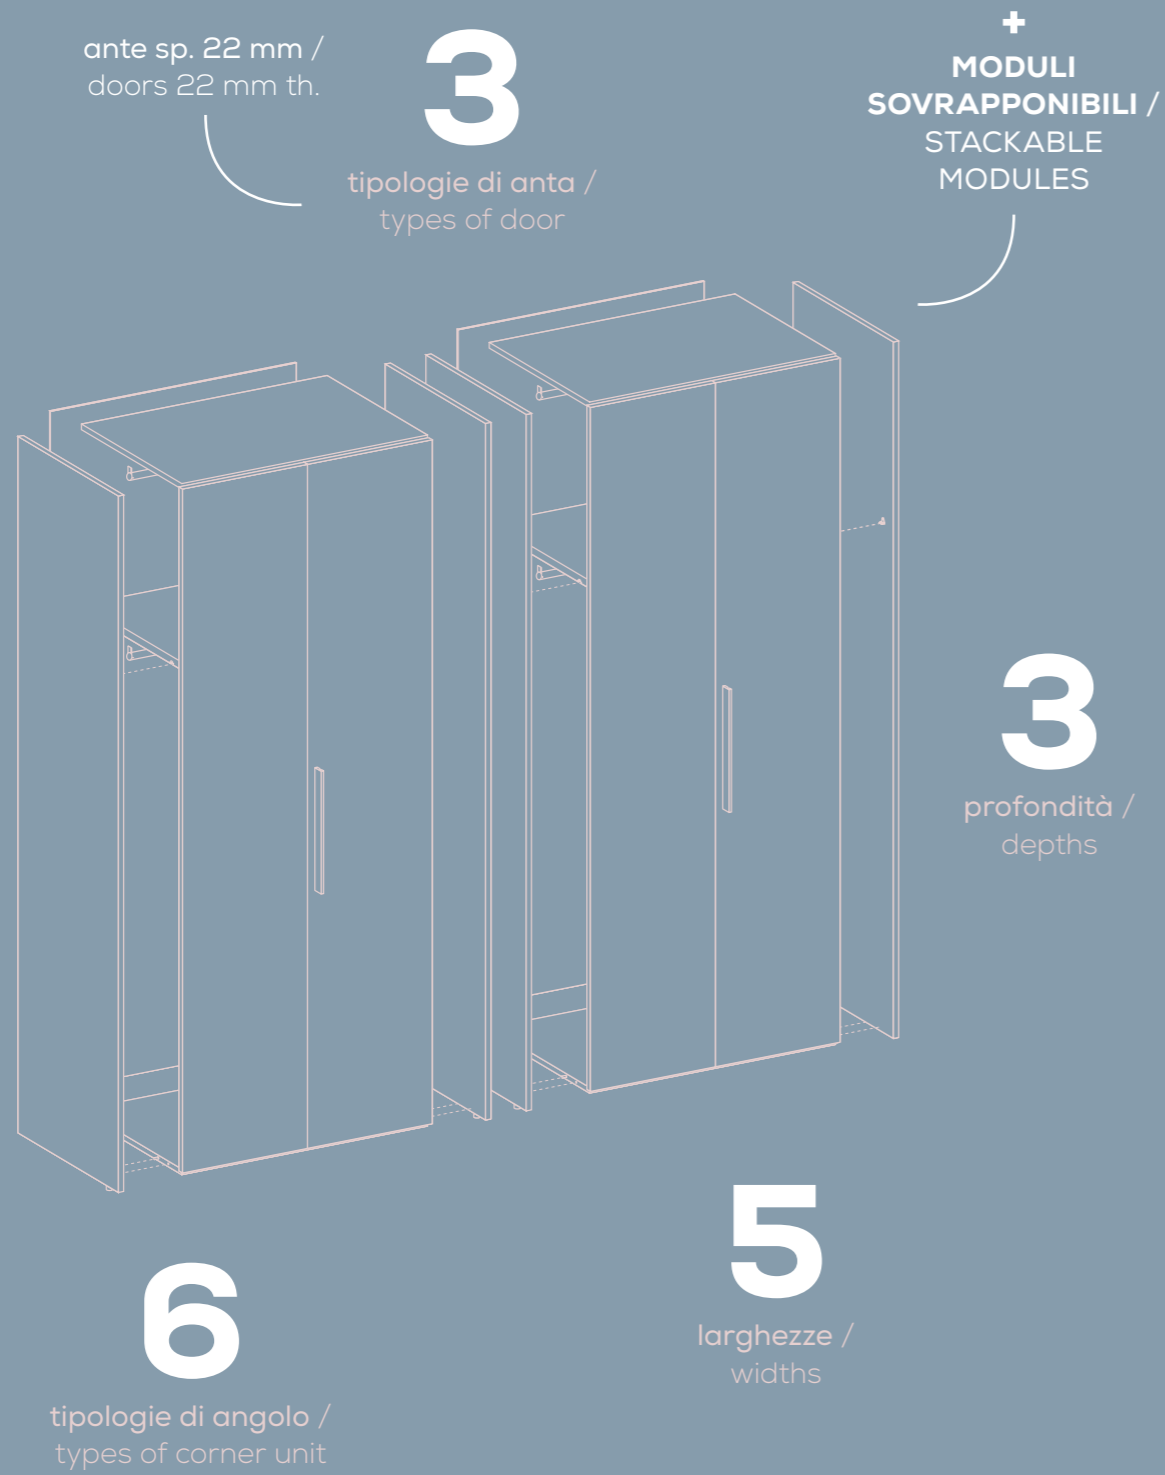

ARMADI BATTENTI

– HINGED DOOR WARDROBES