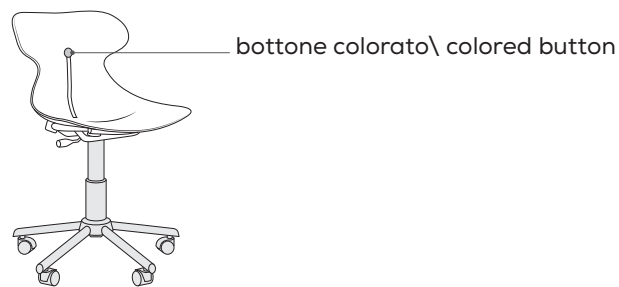

Sedia MARI

MARI chair

nidi

con basamento con ruote bianche \ with base with white wheels

misure L x H x P cm \ dimensions W x H x D cm

55 x 85 x 55 cm

con basamento con ruote grigie \ with base with grey wheels

misure L x H x P cm \ dimensions W x H x D cm

61 x 85 x 58 cm