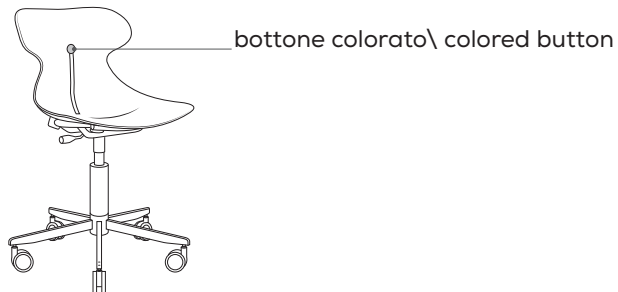

Sedia MARI

MARI chair

nidi

con basamento con ruote bianche \ with base with white wheels

misure L x H x P cm \ dimensions W x H x D cm

55 x 85 x 55 cm

con basamento con ruote grigie \ with base with grey wheels

misure L x H x P cm \ dimensions W x H x D cm

61 x 85 x 58 cm