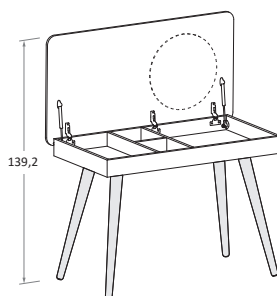

## SECRET desk

nidi

Con gambe WOODY \ with WOODY legs

chiuso\closed

aperto\open

misure L x P cm \ dimensions W x D cm

120 x 63 cm

Con gambe ASK \ with ASK legs

chiuso\closed

aperto\open

misure L x P cm \ dimensions W x D cm

120 x 63 cm