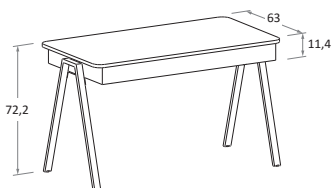

## SECRET desk

nidi

Con gambe WOODY \ with WOODY legs

chiuso\closed

aperto\open

misure L x P cm \ dimensions W x D cm

120 x 63 cm

Con gambe ASK \ with ASK legs

chiuso\closed

aperto\open

misure L x P cm \ dimensions W x D cm

120 x 63 cm