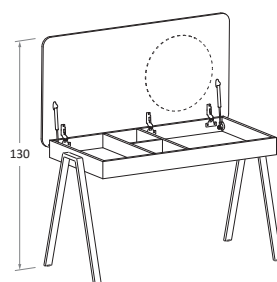

## SECRET desk

nidi

Con gambe WOODY \ with WOODY legs

chiuso\closed

aperto\open

misure L x P cm \ dimensions W x D cm

120 x 63 cm

Con gambe ASK \ with ASK legs

chiuso\closed

aperto\open

misure L x P cm \ dimensions W x D cm

120 x 63 cm