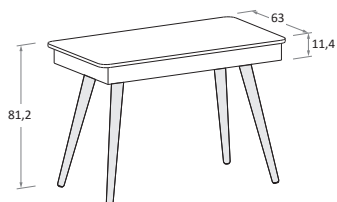

## SECRET desk

nidi

Con gambe WOODY \ with WOODY legs

chiuso\closed

aperto\open

misure L x P cm \ dimensions W x D cm

120 x 63 cm

Con gambe ASK \ with ASK legs

chiuso\closed

aperto\open

misure L x P cm \ dimensions W x D cm

120 x 63 cm