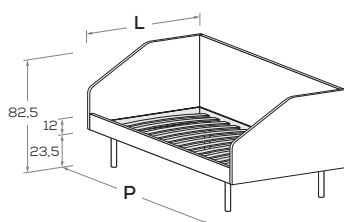

## BUG sofa bed

GAMBE H 25 cm \ LEGS 25 cm high

### Con rete fissa \ with fixed mattress base

Di serie con gamba Roll. Attrezzabile con altre gambe e ruote H 25 cm \ Comes as standard with Roll leg. Can be fitted with other legs and castors 25 cm high.

L\W	H	P\D	RETE \ MATT.
			BASE MATERASSO \ MATTRESS
88	92	199	80 x 190
		209	80 x 200
98	92	199	90 x 190
		209	90 x 200