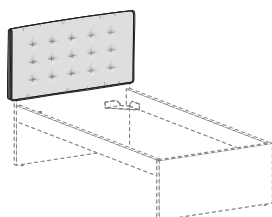

Cuffia FRAME \ FRAME cover

PER
TESTIERA \ FOR
HEADBOARD

88

98

108

128

Sfoderabile \ Removable covers

Cuffia CROSS \ CROSS cover