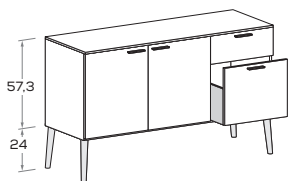

L\W 135 cm - P\D 48,2 cm

Madia con 2 ante e 2 cassetti H 63 cm \
Sideboard with 2 doors and 2 drawers H 63 cm

Madia con 2 ante e 1 cassettone H 63 cm \
Sideboard with 2 doors and 1 oversized drawer H 63 cm

Madia con 2 ante e 3 cassetti H 81,3 cm \
Sideboard with 2 doors and 3 drawers H 81,3 cm

Madia con 2 ante, 1 cassetto e 1 cass.one H 81,3 cm \
Sideboard with 2 doors, 1 regular and 1 oversized drawer H 81,3 cm

L\W 150 cm - P\D 48,2 cm

Madia con 2 ante e 2 cassetti H 63 cm \
Sideboard with 2 doors and 2 drawers H 63 cm

Madia con 2 ante e 1 cassettone H 63 cm \
Sideboard with 2 doors and 1 oversized drawer H 63 cm