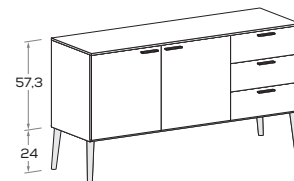

L\W 135 cm - P\D 48,2 cm

Madia con 2 ante e 2 cassetti H 63 cm \
Sideboard with 2 doors and 2 drawers H 63 cm

Madia con 2 ante e 1 cassettone H 63 cm \
Sideboard with 2 doors and 1 oversized drawer H 63 cm

Madia con 2 ante e 3 cassetti H 81,3 cm \
Sideboard with 2 doors and 3 drawers H 81,3 cm

Madia con 2 ante, 1 cassetto e 1 cass.one H 81,3 cm \
Sideboard with 2 doors, 1 regular and 1 oversized drawer H 81,3 cm

L\W 150 cm - P\D 48,2 cm

Madia con 2 ante e 2 cassetti H 63 cm \
Sideboard with 2 doors and 2 drawers H 63 cm

Madia con 2 ante e 1 cassettone H 63 cm \
Sideboard with 2 doors and 1 oversized drawer H 63 cm