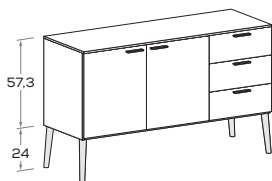

L\W 135 cm - P\D 48,2 cm

Madia con 2 ante e 2 cassetti H 63 cm \
Sideboard with 2 doors and 2 drawers H 63 cm

Madia con 2 ante e 1 cassettone H 63 cm \
Sideboard with 2 doors and 1 oversized drawer H 63 cm

Madia con 2 ante e 3 cassetti H 81,3 cm \
Sideboard with 2 doors and 3 drawers H 81,3 cm

Madia con 2 ante, 1 cassetto e 1 cass.one H 81,3 cm \
Sideboard with 2 doors, 1 regular and 1 oversized drawer H 81,3 cm

L\W 150 cm - P\D 48,2 cm

Madia con 2 ante e 2 cassetti H 63 cm \
Sideboard with 2 doors and 2 drawers H 63 cm

Madia con 2 ante e 1 cassettone H 63 cm \
Sideboard with 2 doors and 1 oversized drawer H 63 cm