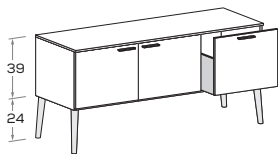

L\W 135 cm - P\D 48,2 cm

Madia con 2 ante e 2 cassetti H 63 cm \
Sideboard with 2 doors and 2 drawers H 63 cm

Madia con 2 ante e 1 cassettone H 63 cm \
Sideboard with 2 doors and 1 oversized drawer H 63 cm

Madia con 2 ante e 3 cassetti H 81,3 cm \
Sideboard with 2 doors and 3 drawers H 81,3 cm

Madia con 2 ante, 1 cassetto e 1 cass.one H 81,3 cm \
Sideboard with 2 doors, 1 regular and 1 oversized drawer H 81,3 cm

L\W 150 cm - P\D 48,2 cm

Madia con 2 ante e 2 cassetti H 63 cm \
Sideboard with 2 doors and 2 drawers H 63 cm

Madia con 2 ante e 1 cassettone H 63 cm \
Sideboard with 2 doors and 1 oversized drawer H 63 cm