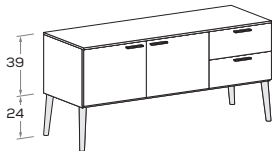

L\W 135 cm - P\D 48,2 cm

Madia con 2 ante e 2 cassetti H 63 cm \
Sideboard with 2 doors and 2 drawers H 63 cm

Madia con 2 ante e 1 cassettone H 63 cm \
Sideboard with 2 doors and 1 oversized drawer H 63 cm

Madia con 2 ante e 3 cassetti H 81,3 cm \
Sideboard with 2 doors and 3 drawers H 81,3 cm

Madia con 2 ante, 1 cassetto e 1 cass.one H 81,3 cm \
Sideboard with 2 doors, 1 regular and 1 oversized drawer H 81,3 cm

L\W 150 cm - P\D 48,2 cm

Madia con 2 ante e 2 cassetti H 63 cm \
Sideboard with 2 doors and 2 drawers H 63 cm

Madia con 2 ante e 1 cassettone H 63 cm \
Sideboard with 2 doors and 1 oversized drawer H 63 cm