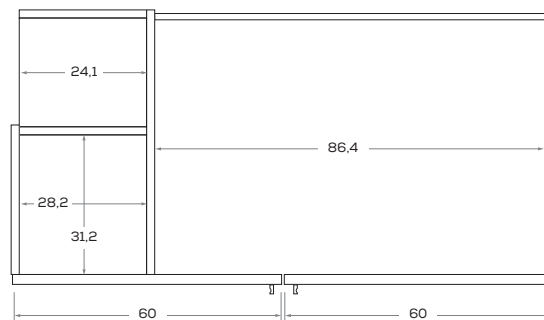

## Armadio WOODY-A \ WOODY-A Wardrobe

Vano interno L 116,4 cm \ 116,4cm-wide interior compartment

Disegni in versione SX, disponibile anche versione DX / Drawn in LH version, available also in RH version

## Armadio WOODY-B \ WOODY-B Wardrobe

Vano interno L 28,2 (con ripiani) + Vano interno L 86,4 cm \

28,2cm-wide interior compartment (with shelves) + 86,4cm-wide interior compartment

Disegni in versione SX, disponibile anche versione DX / Drawn in LH version, available also in RH version

Armadio WOODY-C \ WOODY-C Wardrobe

Vano laterale a giorno + Vano interno L 28,2 (con ripiani) + Vano interno L 86,4 cm \

Side open shelving + 28,2cm-wide interior compartment (with shelves) + 86,4cm-wide interior compartment