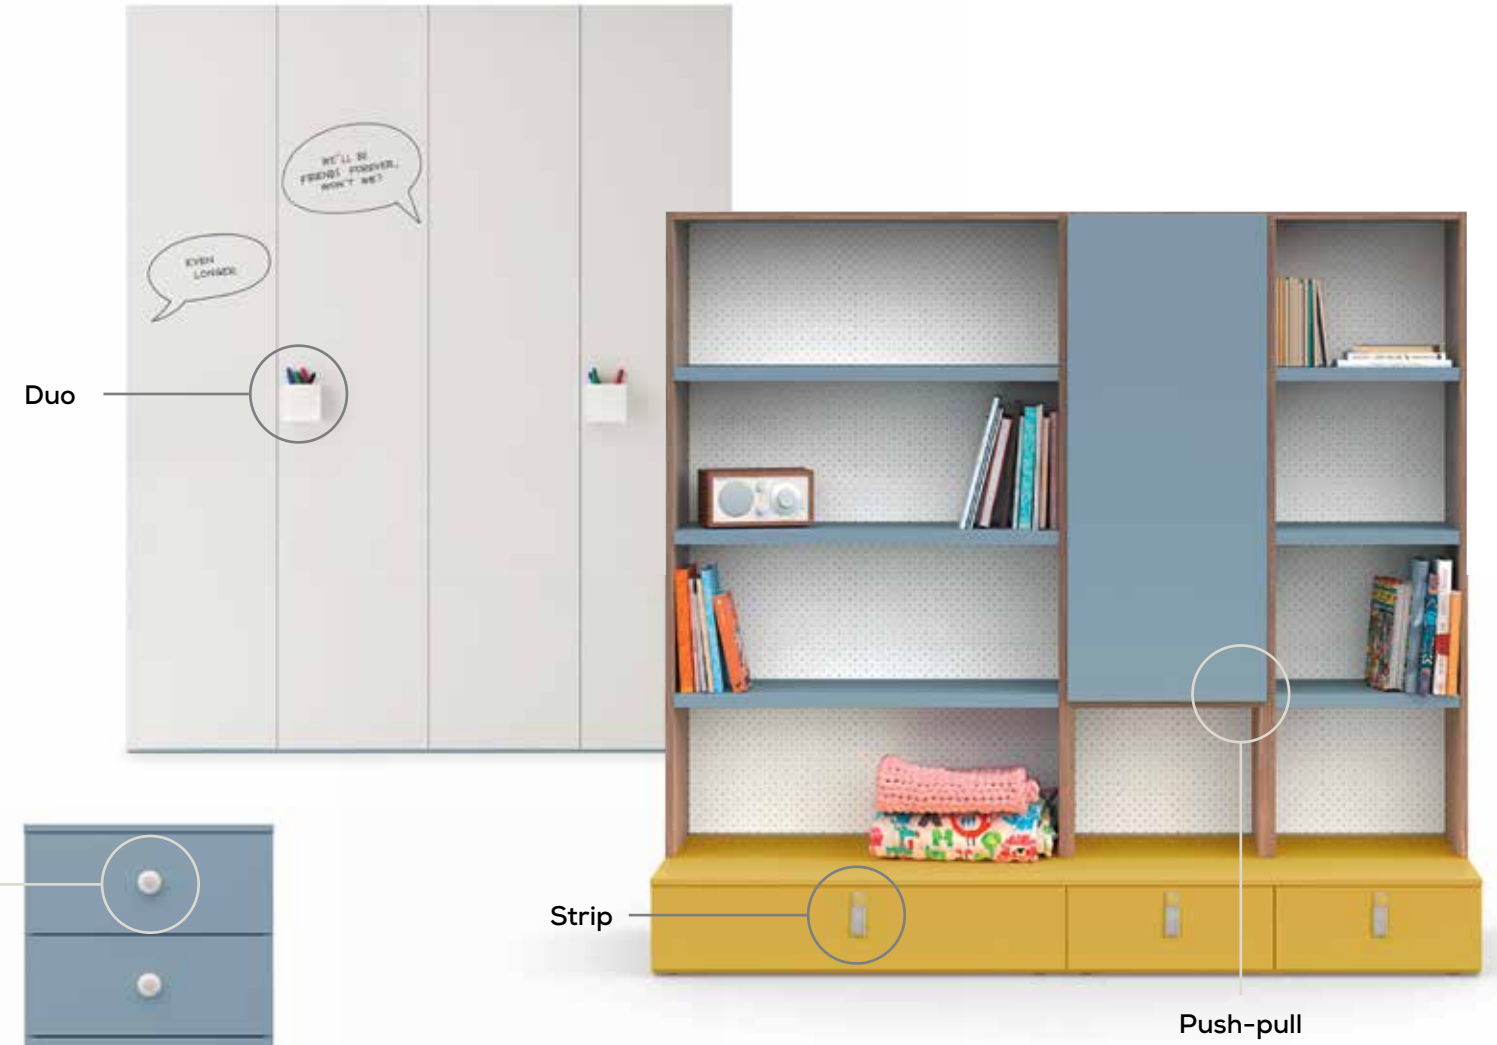

Fefè L
19 colori / colours

Woody Ø 12
22 colori / colours

Puzzle D46
19 colori / colours