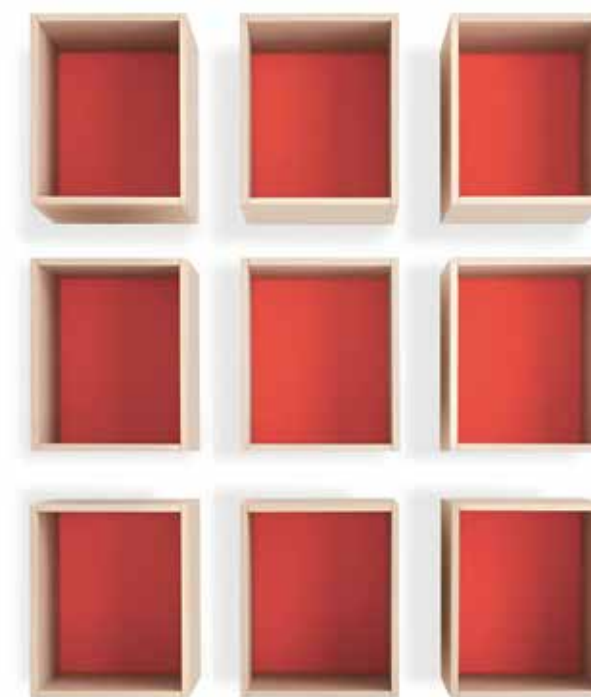

Tynn

-

natura, pomodoro
30 x 36,6 x 35 cm