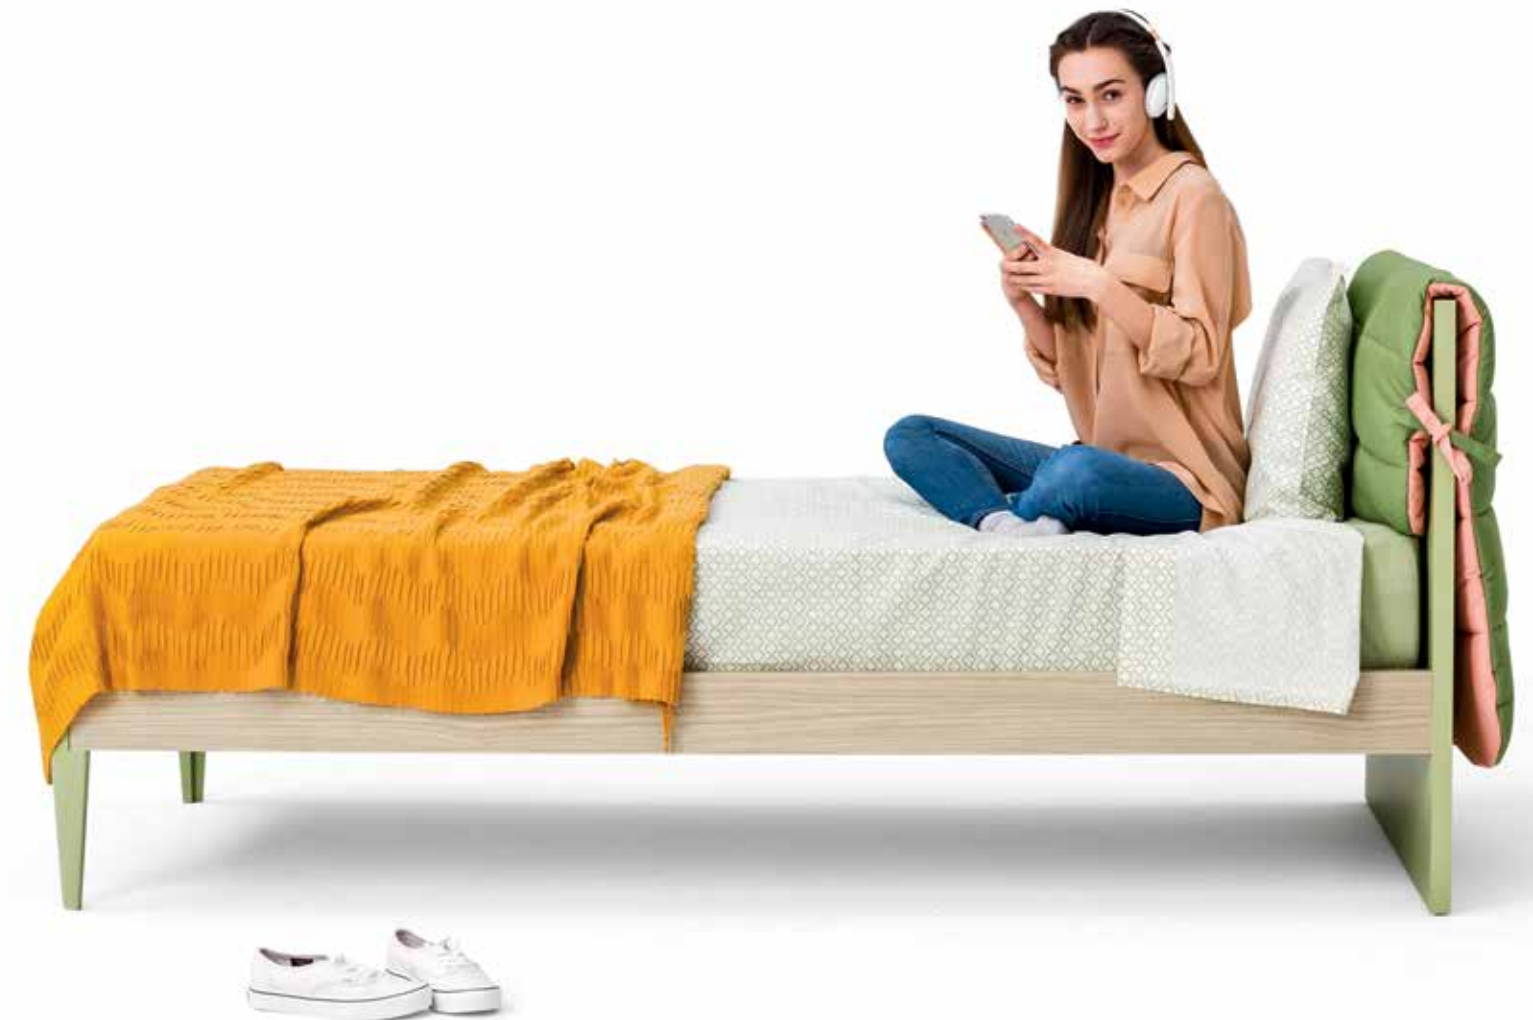

LETTI E CUFFIE

BEDS AND HEADBOARD COVERS

**Ergo**

-

acqua

98 x 92 x 209 cm

misure disponibili / available dimensions

L / W 88/98/108/128 cm