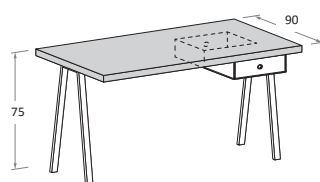

Con cassetto Largh. 45 cm \
With 45cm-wide drawer

misure L x P cm \ dimensions W x D cm

120 - 135 - 150 x 61 cm

misure L x P cm \ dimensions W x D cm

120 - 135 - 150 x 80 cm

misure L x P cm \ dimensions W x D cm

120 - 135 - 150 x 90 cm

misure L x P cm \ dimensions W x D cm

120 - 135 - 150 x 90 cm

top sp. 5 cm \ 5cm thick top

disegni in versione dx \ drawings in RH version

Con cassetto Largh. 30 cm \
With 30cm-wide drawer

misure L x P cm \ dimensions W x D cm

120 - 135 - 150 x 60 cm

Con cassetto Largh. 45 cm \
With 45cm-wide drawer

misure L x P cm \ dimensions W x D cm

120 - 135 - 150 x 60 cm

misure L x P cm \ dimensions W x D cm

120 - 135 - 150 x 80 cm

misure L x P cm \ dimensions W x D cm

120 - 135 - 150 x 80 cm

misure L x P cm \ dimensions W x D cm

120 - 135 - 150 x 90 cm

misure L x P cm \ dimensions W x D cm

120 - 135 - 150 x 90 cm