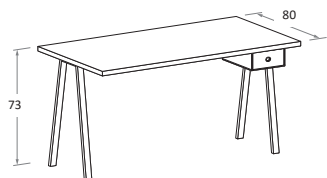

Scrivania LUCE

LUCE desk

nidi

top sp. 3 cm \ 3cm thick top

disegni in versione dx \ drawings in RH version

Con cassetto Largh. 30 cm \
With 30cm-wide drawer

misure L x P cm \ dimensions W x D cm

120 - 135 - 150 x 61 cm

Con cassetto Largh. 45 cm \
With 45cm-wide drawer

misure L x P cm \ dimensions W x D cm

120 - 135 - 150 x 61 cm

misure L x P cm \ dimensions W x D cm

120 - 135 - 150 x 80 cm

misure L x P cm \ dimensions W x D cm

120 - 135 - 150 x 80 cm

Con Folder \ with Folder

misure L x P cm \ dimensions W x D cm

150 x 66 cm

Con Folder \ with Folder

misure L x P cm \ dimensions W x D cm

150 x 66 cm

misure L x P cm \ dimensions W x D cm

120 - 135 - 150 x 90 cm

misure L x P cm \ dimensions W x D cm

120 - 135 - 150 x 90 cm

top sp. 5 cm \ 5cm thick top

disegni in versione dx \ drawings in RH version

Con cassetto Largh. 30 cm \
With 30cm-wide drawer