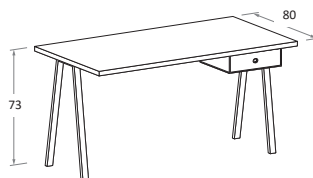

Con cassetto Largh. 45 cm \
With 45cm-wide drawer

misure L x P cm \ dimensions W x D cm

120 - 135 - 150 x 61 cm

misure L x P cm \ dimensions W x D cm

120 - 135 - 150 x 80 cm

misure L x P cm \ dimensions W x D cm

120 - 135 - 150 x 80 cm

Con Folder \ with Folder

misure L x P cm \ dimensions W x D cm

150 x 66 cm

Con Folder \ with Folder

misure L x P cm \ dimensions W x D cm

150 x 66 cm

misure L x P cm \ dimensions W x D cm

120 - 135 - 150 x 90 cm

misure L x P cm \ dimensions W x D cm

120 - 135 - 150 x 90 cm

top sp. 5 cm \ 5cm thick top

disegni in versione dx \ drawings in RH version

Con cassetto Largh. 30 cm \
With 30cm-wide drawer

misure L x P cm \ dimensions W x D cm

120 - 135 - 150 x 60 cm

Con cassetto Largh. 45 cm \
With 45cm-wide drawer

misure L x P cm \ dimensions W x D cm

120 - 135 - 150 x 60 cm

misure L x P cm \ dimensions W x D cm