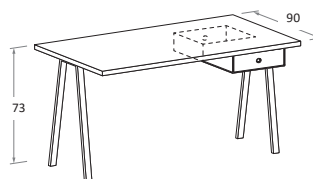

Con cassetto Largh. 45 cm \
With 45cm-wide drawer

misure L x P cm \ dimensions W x D cm

120 - 135 - 150 x 61 cm

misure L x P cm \ dimensions W x D cm

120 - 135 - 150 x 80 cm

misure L x P cm \ dimensions W x D cm

120 - 135 - 150 x 80 cm

Con Folder \ with Folder

misure L x P cm \ dimensions W x D cm

150 x 66 cm

Con Folder \ with Folder

misure L x P cm \ dimensions W x D cm

150 x 66 cm

misure L x P cm \ dimensions W x D cm

120 - 135 - 150 x 90 cm

misure L x P cm \ dimensions W x D cm

120 - 135 - 150 x 90 cm

top sp. 5 cm \ 5cm thick top

disegni in versione dx \ drawings in RH version

Con cassetto Largh. 30 cm \
With 30cm-wide drawer

misure L x P cm \ dimensions W x D cm

120 - 135 - 150 x 60 cm

Con cassetto Largh. 45 cm \
With 45cm-wide drawer

misure L x P cm \ dimensions W x D cm

120 - 135 - 150 x 60 cm

misure L x P cm \ dimensions W x D cm