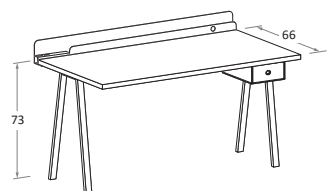

Con cassetto Largh. 45 cm \
With 45cm-wide drawer

misure L x P cm \ dimensions W x D cm

120 - 135 - 150 x 61 cm

misure L x P cm \ dimensions W x D cm

120 - 135 - 150 x 80 cm

misure L x P cm \ dimensions W x D cm

120 - 135 - 150 x 80 cm

Con Folder \ with Folder

misure L x P cm \ dimensions W x D cm

150 x 66 cm

Con Folder \ with Folder

misure L x P cm \ dimensions W x D cm

150 x 66 cm

misure L x P cm \ dimensions W x D cm

120 - 135 - 150 x 90 cm

misure L x P cm \ dimensions W x D cm

120 - 135 - 150 x 90 cm

top sp. 5 cm \ 5cm thick top

disegni in versione dx \ drawings in RH version

Con cassetto Largh. 30 cm \
With 30cm-wide drawer

misure L x P cm \ dimensions W x D cm

120 - 135 - 150 x 60 cm

Con cassetto Largh. 45 cm \
With 45cm-wide drawer

misure L x P cm \ dimensions W x D cm

120 - 135 - 150 x 60 cm

misure L x P cm \ dimensions W x D cm