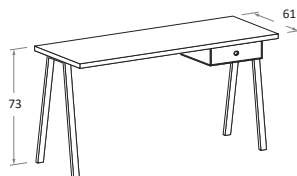

Scrivania LUCE

LUCE desk

nidi

top sp. 3 cm \ 3cm thick top

disegni in versione dx \ drawings in RH version

Con cassetto Largh. 30 cm \
With 30cm-wide drawer

misure L x P cm \ dimensions W x D cm

120 - 135 - 150 x 61 cm

Con cassetto Largh. 45 cm \
With 45cm-wide drawer

misure L x P cm \ dimensions W x D cm

120 - 135 - 150 x 61 cm

misure L x P cm \ dimensions W x D cm

120 - 135 - 150 x 80 cm

misure L x P cm \ dimensions W x D cm

120 - 135 - 150 x 80 cm

Con Folder \ with Folder

misure L x P cm \ dimensions W x D cm

150 x 66 cm

Con Folder \ with Folder

misure L x P cm \ dimensions W x D cm

150 x 66 cm

misure L x P cm \ dimensions W x D cm

120 - 135 - 150 x 90 cm

misure L x P cm \ dimensions W x D cm

120 - 135 - 150 x 90 cm

top sp. 5 cm \ 5cm thick top

disegni in versione dx \ drawings in RH version

Con cassetto Largh. 30 cm \
With 30cm-wide drawer