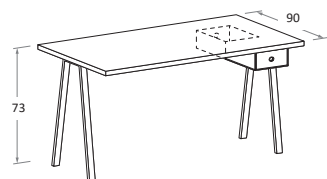

Con cassetto Largh. 45 cm \
With 45cm-wide drawer

misure L x P cm \ dimensions W x D cm

120 - 135 - 150 x 61 cm

misure L x P cm \ dimensions W x D cm

120 - 135 - 150 x 80 cm

misure L x P cm \ dimensions W x D cm

120 - 135 - 150 x 80 cm

Con Folder \ with Folder

misure L x P cm \ dimensions W x D cm

150 x 66 cm

Con Folder \ with Folder

misure L x P cm \ dimensions W x D cm

150 x 66 cm

misure L x P cm \ dimensions W x D cm

120 - 135 - 150 x 90 cm

misure L x P cm \ dimensions W x D cm

120 - 135 - 150 x 90 cm

top sp. 5 cm \ 5cm thick top

disegni in versione dx \ drawings in RH version

Con cassetto Largh. 30 cm \
With 30cm-wide drawer

misure L x P cm \ dimensions W x D cm

120 - 135 - 150 x 60 cm

Con cassetto Largh. 45 cm \
With 45cm-wide drawer

misure L x P cm \ dimensions W x D cm

120 - 135 - 150 x 60 cm

misure L x P cm \ dimensions W x D cm