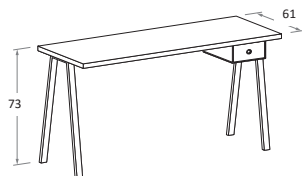

Scrivania LUCE

LUCE desk

nidi

top sp. 3 cm \ 3cm thick top

disegni in versione dx \ drawings in RH version

Con cassetto Largh. 30 cm \
With 30cm-wide drawer

misure L x P cm \ dimensions W x D cm

120 - 135 - 150 x 61 cm

Con cassetto Largh. 45 cm \
With 45cm-wide drawer

misure L x P cm \ dimensions W x D cm

120 - 135 - 150 x 61 cm

misure L x P cm \ dimensions W x D cm

120 - 135 - 150 x 80 cm

misure L x P cm \ dimensions W x D cm

120 - 135 - 150 x 80 cm

Con Folder \ with Folder

misure L x P cm \ dimensions W x D cm

150 x 66 cm

Con Folder \ with Folder

misure L x P cm \ dimensions W x D cm

150 x 66 cm

misure L x P cm \ dimensions W x D cm

120 - 135 - 150 x 90 cm

misure L x P cm \ dimensions W x D cm

120 - 135 - 150 x 90 cm

top sp. 5 cm \ 5cm thick top

disegni in versione dx \ drawings in RH version

Con cassetto Largh. 30 cm \
With 30cm-wide drawer