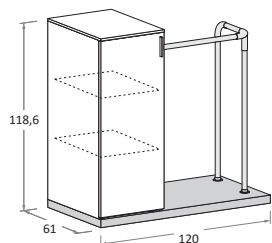

LOOP SYSTEM

nidi

Panca LOOP \ LOOP bench

Panca LOOP con libreria sp. 3 cm \ LOOP bench with 3cm-thick bookcase

Panca LOOP con anta L 45 cm \ LOOP bench with 45cm-wide door

Panca LOOP con anta L 60 cm \ LOOP bench with 60cm-wide door

Panca LOOP con cassetti L 45 cm \ LOOP bench with 45cm-wide drawers

Panca LOOP con cassetti L 60 cm \ LOOP bench with 60cm-wide drawers