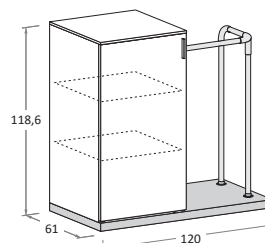

LOOP SYSTEM

nidi

Panca LOOP \ LOOP bench

Panca LOOP con libreria sp. 3 cm \ LOOP bench with 3cm-thick bookcase

Panca LOOP con anta L 45 cm \ LOOP bench with 45cm-wide door

Panca LOOP con anta L 60 cm \ LOOP bench with 60cm-wide door

Panca LOOP con cassetti L 45 cm \ LOOP bench with 45cm-wide drawers

Panca LOOP con cassetti L 60 cm \ LOOP bench with 60cm-wide drawers