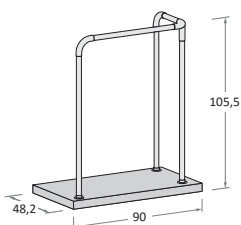

LOOP SYSTEM

nidi

Panca LOOP \ LOOP bench

Panca LOOP con libreria sp. 3 cm \ LOOP bench with 3cm-thick bookcase

Panca LOOP con anta L 45 cm \ LOOP bench with 45cm-wide door

Panca LOOP con anta L 60 cm \ LOOP bench with 60cm-wide door

Panca LOOP con cassetti L 45 cm \ LOOP bench with 45cm-wide drawers

Panca LOOP con cassetti L 60 cm \ LOOP bench with 60cm-wide drawers