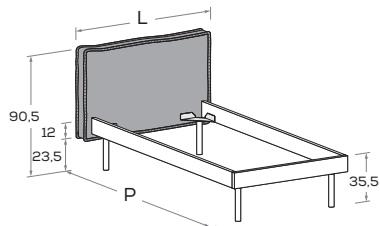

## HUG R03

Rete posizionabile a 2 altezze diverse \ Mattress base with 2 different height settings.

Testiera sfoderabile \ Headboard with removable cover.

L\W	H	P\D	RETE \ MATT. BASE	
			MATERASSO \ MATTRESS	MATTRESS
98	92	206	216	80 x 190
			236	80 x 200
			236	80 x 220
108	92	206	216	90 x 190
			236	90 x 200
			236	90 x 220
138	92	206	216	120 x 190
			236	120 x 200
			236	120 x 220

## HUG R04

Di serie con gamba Roll. Attrezzabile con altre gambe e ruote H 25 cm \ Comes as standard with Roll leg. Can be fitted with other legs and castors 25 cm high.

Testiera sfoderabile \ Headboard with removable cover.