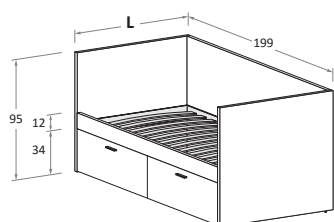

L\W	H	P\D	MATERASSO \ MATTRESS
88	95	199	80 x 190
98	95	199	90 x 190

**Letto attrezzato con schiena ERGO e 2 cassettoni prof. 52 cm su guide QUADRO®\**  
**Equipped bed with ERGO back panel and two 52cm-deep oversized drawers on QUADRO® runners**

Disponibile con ruote \ Available with wheels.

L\W	H	P\D	MATERASSO \ MATTRESS
88	95	199	80 x 190
98	95	199	90 x 190

**Letto attrezzato NUK e 2 cassettoni prof. 52 cm su guide QUADRO®\**  
**NUK equipped bed with two 52cm-deep oversized drawers on QUADRO® runners**