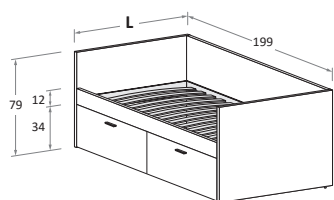

Letto attrezzato NUK e 2 cassettoni prof. 52 cm su guide QUADRO®
NUK equipped bed with two 52cm-deep oversized drawers on QUADRO® runners

Disponibile con ruote \ Available with wheels.

L\W	H	P\D	MATERASSO \ MATTRESS
88	79	199	80 x 190
98	79	199	90 x 190

Letto attrezzato con schiena NUK e rete estraibile ad apertura manuale
Equipped bed with NUK back panel and manual trundle bed