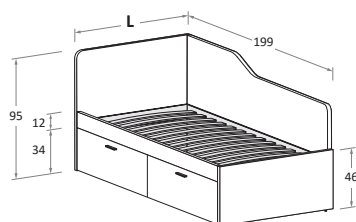

Letto attrezzato con schiena ERGO e 2 cassettoni prof. 52 cm su guide QUADRO®
Equipped bed with ERGO back panel and two 52cm-deep oversized drawers on QUADRO® runners

Disponibile con ruote \ Available with wheels.

L\W	H	P\D	MATERASSO \ MATTRESS
88	95	199	80 x 190
98	95	199	90 x 190