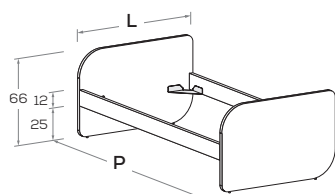

SHIP R22 Letto non attrezzabile con reti e cassetti estraibili \ Bed cannot accommodate pull-out mattress bases and drawers.

L\W	H	P\D	RETE \ MATT. BASE MATERASSO \ MATTRESS
88	66	199	80 x 190
		209	80 x 200
98	66	199	90 x 190
		209	90 x 200
128	66	199	120 x 190
		209	120 x 200