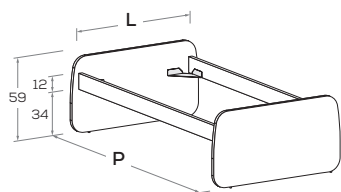

CUP R02

L\W	H	P\D	RETE \ MATT. BASE MATERASSO \ MATTRESS
108	59	199	80 x 190
		209	80 x 200
118	59	199	90 x 190
		209	90 x 200
148	59	199	120 x 190
		209	120 x 200

CUP R22