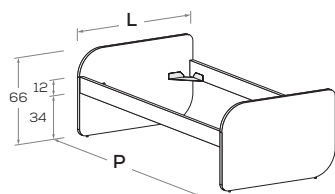

SHIP R02 Letto non attrezzabile con reti e cassetti estraibili \ Bed cannot accommodate pull-out mattress bases and drawers.

L\W	H	P\D	RETE \ MATT. BASE MATERASSO \ MATTRESS
88	66	199	80 x 190
		209	80 x 200
98	66	199	90 x 190
		209	90 x 200
128	66	199	120 x 190
		209	120 x 200