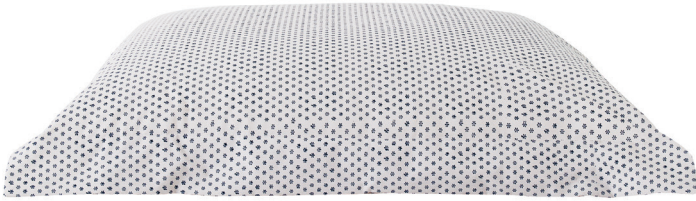

# Pouf BLOOM

## BLOOM ottoman

---

nidi

misure L x P cm \ dimensions W x D cm

105 x 75 cm

Bordi asimmetrici da 6 cm e 12 cm \ With 6 cm and 12 cm asymmetrical border

Sfoderabile \ Removable covers