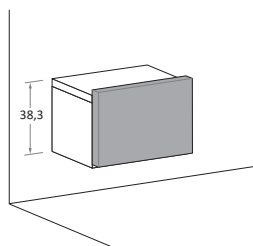

H
cm **67,3**

1 cassetto
1 cassettone \
1 drawer
1 oversized drawer

non disponibile L. 90 cm /
W. 90 cm no available

H
cm **85,6**

4 cassetti \
4 drawers

DIMENSIONI DISPONIBILI \ AVAILABLE DIMENSIONS
misure L x P cm \ dimensions W x D cm

45 - 60 - 90 x 48,2 cm

Comodini SOFT

SOFT bed side tables

nidi

a terra 1 anta battente \ 1-hinged door floorstanding

H
cm **40,2**

misure L x P cm \ dimensions W x D cm

48-63 x 38 cm

Frontale imbottito sfoderabile sp. 5 cm \ Padded front covered with removable upholstery 5cm thick.

sospeso 1 anta battente \ 1-hinged door wall-mounted

H
cm **40,8**

misure L x P cm \ dimensions W x D cm

48-63 x 38 cm

Frontale imbottito sfoderabile sp. 5 cm \ Padded front covered with removable upholstery 5cm thick.
