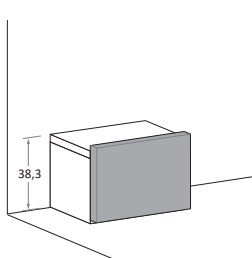

45 - 60 - 90 x 48,2 cm

con ruote \ with castors

H
cm **49**

2 cassetti \
2 drawers

H
cm **67,3**

2 cassetti \
2 drawers

H
cm **67,3**

3 cassetti \
3 drawers

H
cm **67,3**

1 cassetto
1 cassettone \
1 drawer
1 oversized drawer

non disponibile L. 90 cm /
W. 90 cm no available

H
cm **85,6**

4 cassetti \
4 drawers

DIMENSIONI DISPONIBILI \ AVAILABLE DIMENSIONS
misure L x P cm \ dimensions W x D cm

45 - 60 - 90 x 48,2 cm

Comodini SOFT

SOFT bed side tables

nidi

a terra 1 anta battente \ 1-hinged door floorstanding

H
cm **40,2**

misure L x P cm \ dimensions W x D cm

48-63 x 38 cm

Frontale imbottito sfoderabile sp. 5 cm \ Padded front covered with removable upholstery 5cm thick.

sospeso 1 anta battente \ 1-hinged door wall-mounted

H
cm **40,8**

misure L x P cm \ dimensions W x D cm