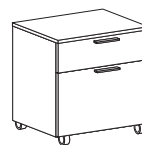

H
cm **39,7**

1 cassettone \
1 oversized drawer

H
cm **58**

3 cassetti \
3 drawers

H
cm **112,9**

6 cassetti \
6 drawers
non disponibile sospeso/
wall-mounted no available

DIMENSIONI DISPONIBILI \ AVAILABLE DIMENSIONS
misure L x P cm \ dimensions W x D cm

45 - 60 - 90 x 48,2 cm

con ruote \ with castors

H
cm **49**

2 cassetti \
2 drawers

H
cm **67,3**

2 cassetti \
2 drawers

H
cm **67,3**

3 cassetti \
3 drawers

H
cm **67,3**

1 cassetto
1 cassettone \
1 drawer
1 oversized drawer

non disponibile L. 90 cm /
W. 90 cm no available

H
cm **85,6**

4 cassetti \
4 drawers

DIMENSIONI DISPONIBILI \ AVAILABLE DIMENSIONS
misure L x P cm \ dimensions W x D cm