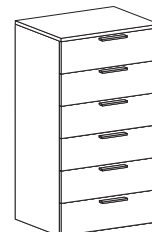

Comodini BASE

BASE bedside table

nidi

a terra, in appoggio o sospesi \ floorstanding, sit-on-top or wall-mounted

H
cm **21,4**

1 cassetto \
1 drawer

H
cm **39,7**

2 cassetti \
2 drawers

H
cm **39,7**

1 cassettone \
1 oversized drawer

H
cm **58**

3 cassetti \
3 drawers

H
cm **112,9**

6 cassetti \
6 drawers
non disponibile sospeso/
wall-mounted no available

DIMENSIONI DISPONIBILI \ AVAILABLE DIMENSIONS
misure L x P cm \ dimensions W x D cm

45 - 60 - 90 x 48,2 cm

con ruote \ with castors

H
cm **49**

2 cassetti \
2 drawers

H
cm **67,3**

2 cassetti \
2 drawers

H
cm **67,3**

3 cassetti \
3 drawers

H
cm **67,3**

1 cassetto
1 cassettone \
1 drawer
1 oversized drawer

non disponibile L. 90 cm /
W. 90 cm no available

H
cm **85,6**

4 cassetti \
4 drawers

DIMENSIONI DISPONIBILI \ AVAILABLE DIMENSIONS
misure L x P cm \ dimensions W x D cm