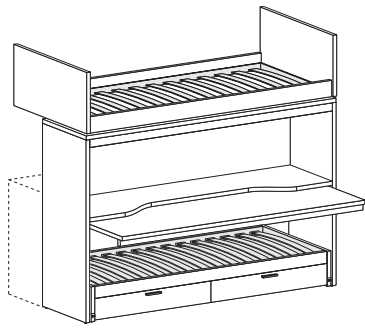

Letti a castello scorrevoli SKID

SKID sliding bunk beds

nidi

Posizione STUDIO\STUDY position