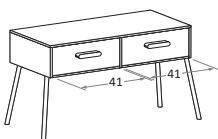

## LUCE bedside table

nidi

con gambe LABY medium h. 33 cm \ with 33cm-high Laby medium legs

---

1 cassetto \ 1 drawer

DIMENSIONI DISPONIBILI \ AVAILABLE DIMENSIONS

misure L x H x P cm \ dimensions W x H x D cm

45 - 60 - 90 x 49 x 48,2 cm

---

2 cassetti \ 2 drawers

disegni in versione SX \ Drawn in LH version

DIMENSIONI DISPONIBILI \ AVAILABLE DIMENSIONS

misure L x H x P cm \ dimensions W x H x D cm

88 x 49 x 48,2 cm

### Comodino LUCE 1 cassetto \ 1-drawer LUCE

misure L x H x P cm \ dimensions W x H x D cm

45-60-90 x 16x 45,8cm

### Comodino LUCE 2 cassetti \ 2-drawer LUCE

disegni in versione SX \ Drawn in LH version

misure L x H x P cm \ dimensions W x H x D cm

88 x 16x 45,8cm