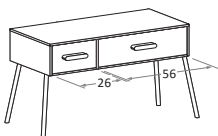

## LUCE bedside table

nidi

con gambe LABY medium h. 33 cm \ with 33cm-high Laby medium legs

---

1 cassetto \ 1 drawer

DIMENSIONI DISPONIBILI \ AVAILABLE DIMENSIONS

misure L x H x P cm \ dimensions W x H x D cm

45 - 60 - 90 x 49 x 48,2 cm

---

2 cassetti \ 2 drawers

disegni in versione SX \ Drawn in LH version

DIMENSIONI DISPONIBILI \ AVAILABLE DIMENSIONS

misure L x H x P cm \ dimensions W x H x D cm

88 x 49 x 48,2 cm

### Comodino LUCE 1 cassetto \ 1-drawer LUCE

misure L x H x P cm \ dimensions W x H x D cm

45-60-90 x 16x 45,8cm

### Comodino LUCE 2 cassetti \ 2-drawer LUCE

disegni in versione SX \ Drawn in LH version

misure L x H x P cm \ dimensions W x H x D cm

88 x 16x 45,8cm