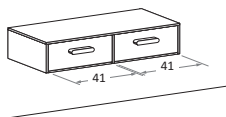

45 - 60 - 90 x 49 x 48,2 cm

---

2 cassetti \ 2 drawers

disegni in versione SX \ Drawn in LH version

DIMENSIONI DISPONIBILI \ AVAILABLE DIMENSIONS

misure L x H x P cm \ dimensions W x H x D cm

88 x 49 x 48,2 cm

### Comodino LUCE 1 cassetto \ 1-drawer LUCE

misure L x H x P cm \ dimensions W x H x D cm

45-60-90 x 16x 45,8cm

### Comodino LUCE 2 cassetti \ 2-drawer LUCE

disegni in versione SX \ Drawn in LH version

misure L x H x P cm \ dimensions W x H x D cm

88 x 16x 45,8cm