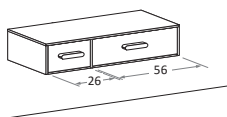

45 - 60 - 90 x 49 x 48,2 cm

---

2 cassetti \ 2 drawers

disegni in versione SX \ Drawn in LH version

DIMENSIONI DISPONIBILI \ AVAILABLE DIMENSIONS

misure L x H x P cm \ dimensions W x H x D cm

88 x 49 x 48,2 cm

### Comodino LUCE 1 cassetto \ 1-drawer LUCE

misure L x H x P cm \ dimensions W x H x D cm

45-60-90 x 16x 45,8cm

### Comodino LUCE 2 cassetti \ 2-drawer LUCE

disegni in versione SX \ Drawn in LH version

misure L x H x P cm \ dimensions W x H x D cm

88 x 16x 45,8cm